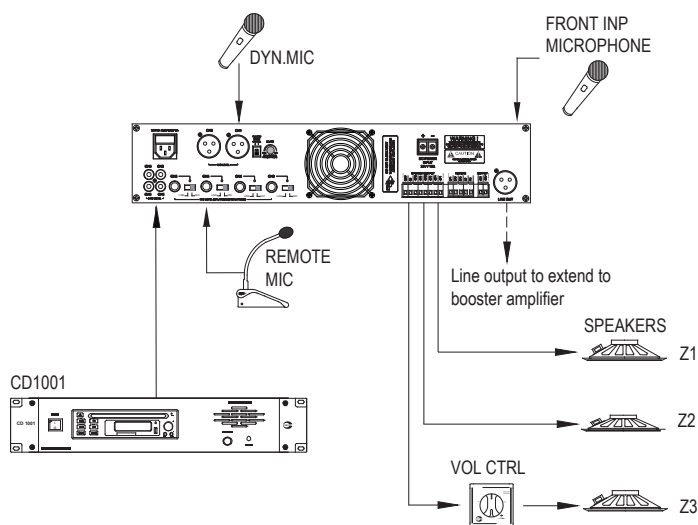

60W 100V Mixer Amp With 3 Zone Output | **MA2060**
 120W 100V Mixer Amp With 3 Zone Output | **MA2012**
 240W 100V Mixer Amp With 3 Zone Output | **MA2024**

Application Schematic

MA Series is available with optional media player module

Introduction

MA2000 Series, available in power rating of 60 to 240W 100V line is suitable for small setup such as showrooms, shops, function rooms or small mosques. It has 3 selectable zone outputs with remote selection from PM Series of paging microphones with muting feature.

Optional media player module for USB / SD Card MP3 playback and AM FM tuner is available for 240W version with prefix P (MA2024P).

Features

- ✓ 6 mic / line selectable input channels, with front mic jack, phantom power
- ✓ Priority muting for mic input 1 with adjustable muting level
- ✓ 3 zone speaker output with ALL CALL and remote triggering port
- ✓ 100V line output with aux 4 Ohm speaker terminal
- ✓ Tone and bass controls
- ✓ AC / DC operation

Technical Specifications

	MA2060	MA2012	MA2024
Ratings	60W 100V line	120W 100V line	240W 100V line
Operating voltage	230 ~ 240V ac / 24V DC		
24V DC requirement	4A	8A	15A
Current (Load / Standby)	1.3A / 0.4A	2.2A / 0.4A	6.1A / 0.3A
Input channel	6 : 2 MIC (XLR), 4 MIC/Line Selectable (RCA/Phone Jack)		
Input phantom power	Mic 1 and 2 ; 12V DC		
Input sensitivity / impedance	2 x Mic (XLR) & 4 x Mic (Phone jack) : 4 mVrms 4 x LINE (RCA) : 350 mVrms		2 x Mic (XLR) & 4 x Mic (Phone jack) : 20 mVrms 4 x LINE (RCA) : 150 mVrms
Tone controls	Bass (100 Hz) ; Treble (10 KHz) +/- 3 dB		
Outputs	3 Zone 100V line, 4 Ohm		
Output selection	Front and remote triggering		
Frequency response	175 ~ 18 KHz		70 ~ 15 KHz
Protections	Thermal, short circuit, AC and DC fuse		
Indicators	AC mains, clip, protect, audio input level		
Cooling system	Dual speed fan with heat sensing		
Dimensions (WxHxD)	424 x 88 x 300 mm		
Weight	9.8 kg	10.9 kg	12.8 kg