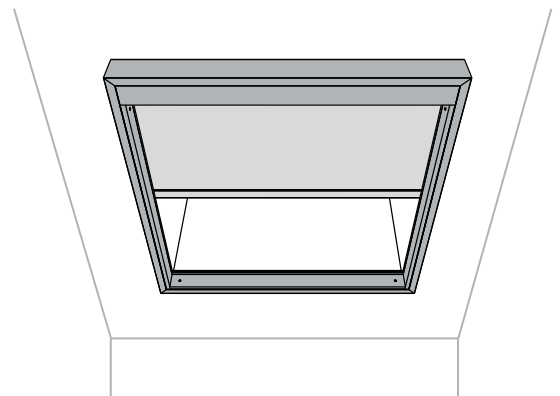

SKYLIGHT BLINDS

The new skylight blind combines Sivoia QED technology with a new patent-pending tension system. Fabric is kept taut and parallel to skylight regardless of slope. Reliably control daylight through skylights to enhance the visual environment and save energy by reducing heat gain.

- Inside, recessed, and outside mounting options allow system to fit any application
- Light blocking fascia eliminates gaps around fabric when closed
- Pre-assembled shipping available to maximise installation convenience