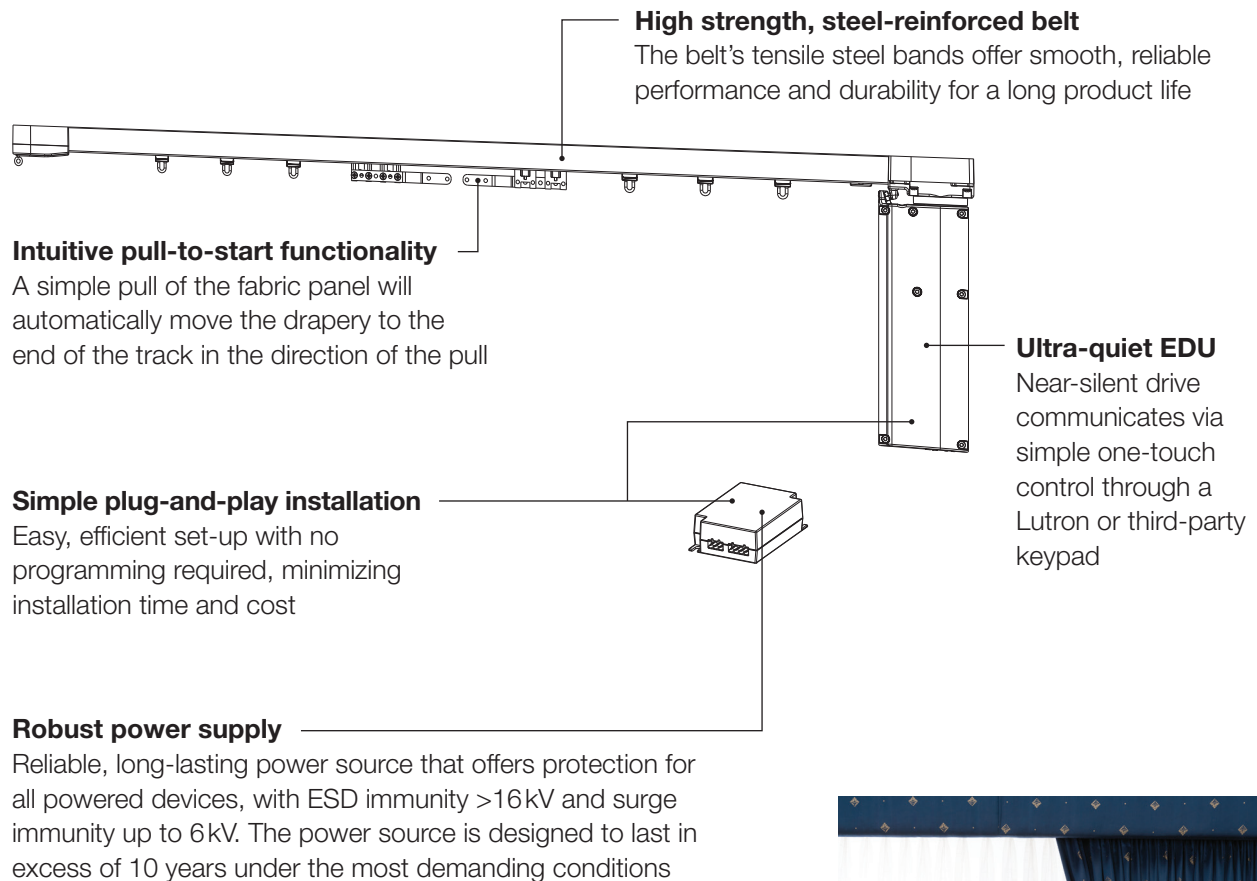

# System features

The new Alena™ pull-to-start drapery track features Lutron's superior technology and engineering – your product works the first time, every time.

Pull-to-start functionality gives your guests simple control