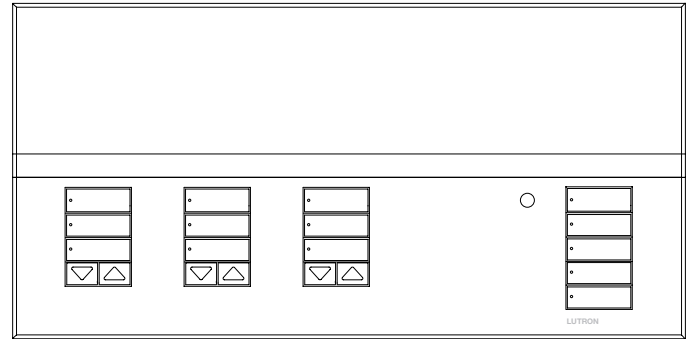

### Model Numbers:

QSGR-TC-3S-WH-CPN5825 Timeclock with 3 shade columns

**Note:** All units ship with faceplate and buttons (white only)