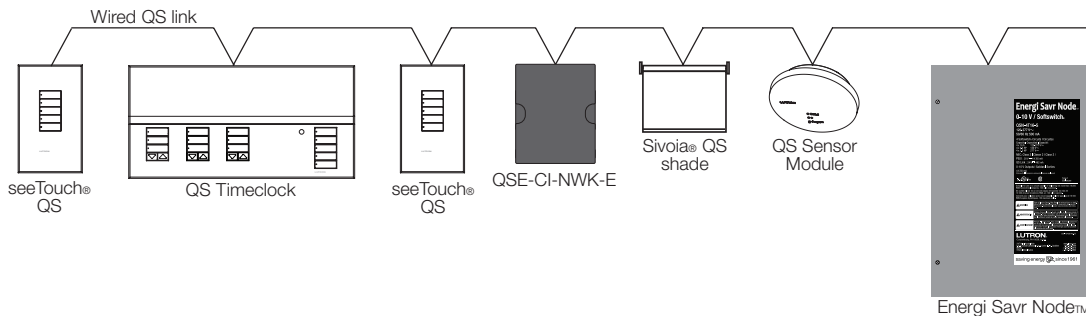

System Topology

Example of Wired System

Job Name:	Model Numbers:
Job Number: