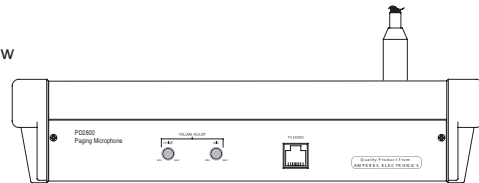

the emerging preference

PD2800

inputs and data

DIGITAL DESKTOP PAGING MICROPHONE

PD2800 shall be suitable for large setup, offering wide range of features with affordable pricing. Up to 108 zones can be stored in the paging desk's memory and total capacity of zoning shall be up to 256 zones. 9 groupings, each with 12 zones can be programmed for paging convenience.

Multi point paging, connected in series using EX2800 would form a large network of paging points. 3 circuits or loops are allowed to be connected to TD6801 or TD6240 zone decoder with priority setting.

Among other features include the selectable chime tone for paging, numerical keypad with LCD display for ease of programming and simpler connection works. All these shall render this small device too hard to miss.

Specifications

Power requirement	24V DC 1A via adaptor to EX2800
Power consumption	0.42 A
Microphone	Condenser microphone ; cardioid
Zoning capacity	256
Zone storing capacity	108
Grouping capacity	9 groups ; each to store 12 zones
Output impedance	600 Ohm balanced
Output level	Line 1.2 V
Output controls	Chime and mic level
Chime	2 or 4 tones ; assignable
Frequency response	100 ~ 12 KHz
S / N ratio	> 60 dB at 1 KHz
Data output	RS485 ; 19.2 KBs
Data connection	RJ45 to EX2800 via Cat 5E / 6 cable
Compatible decoder	TD6801
Operating distance	Up to 1000m (sub. to cable size)
Memory duration	1 year (internal battery)
Gooseneck mic length	440 mm
Dimensions (WxHxD)	292 x 62 x 186 mm
Weight (kg)	1200 gms (excl. adaptor)

EX2800 EXT.CONNECTION UNIT

Size : 113 x 80 x 35 mm
Weight : 140 gms

Features