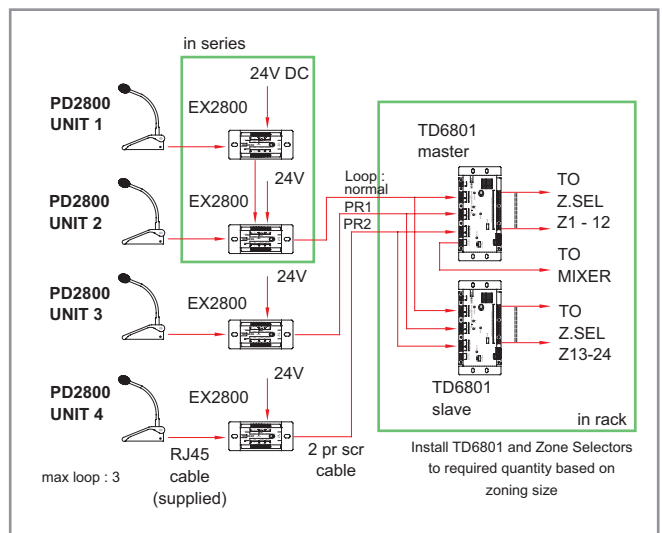

Multi point paging, connected in series using EX2800 would form a large network of paging points. 3 circuits or loops are allowed to be connected to TD6801 or TD6240 zone decoder with priority setting.

Specifications

Power requirement	24V DC 1A via adaptor to EX2800
Power consumption	0.42 A
Microphone	Condenser microphone ; cardioid
Zoning capacity	256
Zone storing capacity	108
Grouping capacity	9 groups ; each to store 12 zones
Output impedance	600 Ohm balanced
Output level	Line 1.2 V
Output controls	Chime and mic level
Chime	2 or 4 tones ; assignable
Frequency response	100 ~ 12 KHz
S / N ratio	> 60 dB at 1 KHz
Data output	RS485 ; 19.2 KBs
Data connection	RJ45 to EX2800 via Cat 5E / 6 cable
Compatible decoder	TD6801
Operating distance	Up to 1000m (sub. to cable size)
Memory duration	1 year (internal battery)
Gooseneck mic length	440 mm
Dimensions (WxHxD)	292 x 62 x 186 mm
Weight (kg)	1200 gms (excl. adaptor)

EX2800 EXT.CONNECTION UNIT

Size : 113 x 80 x 35 mm
Weight : 140 gms

Features

- 108 zone storage capacity with 9 programmable groupings, each shall consist of 12 zones
- Capable to page to 256 zones
- One touch button for ALL CALL activation
- RS485 data transmission for long distance remote paging, decoding via TD6801 or TD6240 and zone selection via Amperes zone selectors
- Flexibility in cabling for large setup ; looping or star
- Multi point paging setup with 3 priority lines
- LCD display for ease of paging and programming
- User selectable chime output tone
- Chime and mic volume control

rear view

Unit Connections

packing information

Qty per carton : 1 unit
W x H x D : 525 x 85 x 270 mm
Weight : 2.05 kg

Standard package :
1 x PD2800 paging desk
1 x EX2800 ext. connection unit
1 x 24 V DC power adaptor
1 x 1m Cat 5 cable RJ45 jack