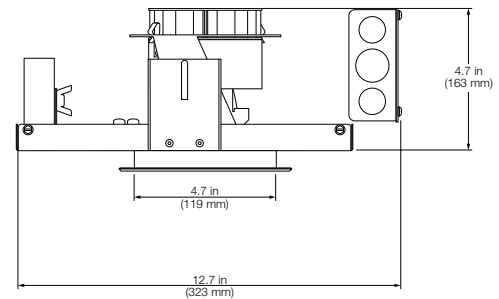

Ceiling Thickness

Standard, 1", 1.5", 2"

4" Specifications

LED Performance

Finiré® Model	1A	2A	2S	3S
CRI (Typical)	97, R9=95	97, R9=95	83, R9=14	83, R9=14
Lumens (Delivered)	700	850	1000	2000
Wattage	17	20	18	35
Efficacy (Lumens/Watt)	41	43	56	57

IC Housing

Non-IC Housing

Dimensions

- 1A IC Housing:** 12.7"L x 9.5"W x 6.4"H
- 2S, 2A, IC Housing:** 18.9"L x 9.5"W x 6.4"H
- Non-IC Housing:** 12.7"L x 9.5"W x 4.7"H
- Max Ceiling Thickness:** 2.0"

Compatible Controls