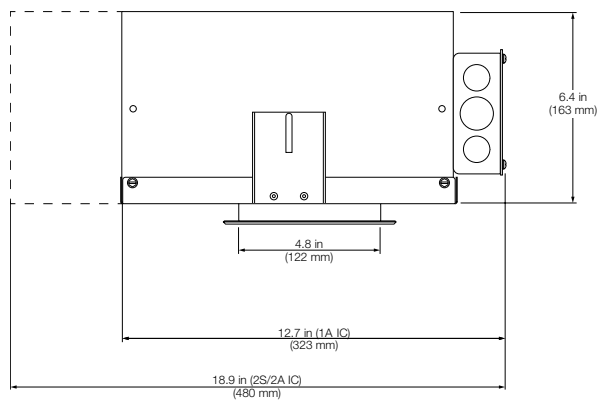

Ceiling Thickness

Standard, 1", 1.5", 2"

4" Specifications

LED Performance

Finiré® Model	1A	2A	2S	3S
CRI (Typical)	97, R9=95	97, R9=95	83, R9=14	83, R9=14
Lumens (Delivered)	700	850	1000	2000
Wattage	17	20	18	35
Efficacy (Lumens/Watt)	41	43	56	57

IC Housing

Non-IC Housing

Dimensions

- 1A IC Housing:** 12.7"L x 9.5"W x 6.4"H
- 2S, 2A, IC Housing:** 18.9"L x 9.5"W x 6.4"H
- Non-IC Housing:** 12.7"L x 9.5"W x 4.7"H
- Max Ceiling Thickness:** 2.0"

Compatible Controls