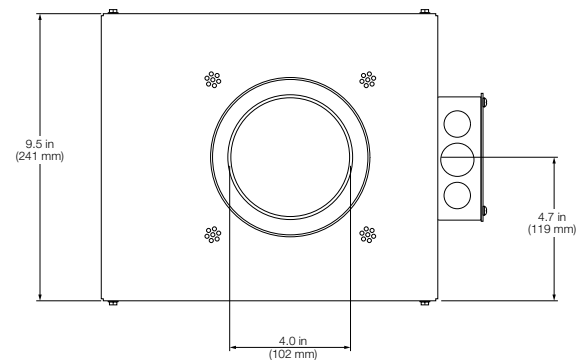

Trim

Round Trimmed, Round Trimless
 Square Trimmed, Square Trimless

Hanging

14–24" Adjustable Hanging Bars

Control Method

2-Wire, 120V~
 3-Wire, 120–277V~
 EcoSystem*, 120–277V~
 * EcoSystem comes standard with Soft-on, Fade-to-Black™ dimming feature

Ceiling Thickness

Standard, 1", 1.5", 2"

4" Specifications

LED Performance

Finiré® Model	1A	2A	2S	3S
CRI (Typical)	97, R9=95	97, R9=95	83, R9=14	83, R9=14
Lumens (Delivered)	700	850	1000	2000
Wattage	17	20	18	35
Efficacy (Lumens/Watt)	41	43	56	57

IC Housing

Non-IC Housing

Dimensions

- 1A IC Housing:** 12.7"L x 9.5"W x 6.4"H
- 2S, 2A, IC Housing:** 18.9"L x 9.5"W x 6.4"H
- Non-IC Housing:** 12.7"L x 9.5"W x 4.7"H
- Max Ceiling Thickness:** 2.0"

Compatible Controls