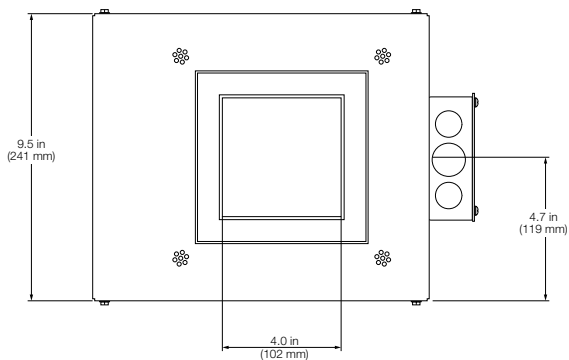

Ceiling Thickness

Standard, 1", 1.5", 2"

4" Specifications

LED Performance

Finiré® Model	1A	2A	2S	3S
CRI (Typical)	97, R9=95	97, R9=95	83, R9=14	83, R9=14
Lumens (Delivered)	700	850	1000	2000
Wattage	17	20	18	35
Efficacy (Lumens/Watt)	41	43	56	57

IC Housing

Non-IC Housing

Dimensions

- 1A IC Housing:** 12.7"L x 9.5"W x 6.4"H
- 2S, 2A, IC Housing:** 18.9"L x 9.5"W x 6.4"H
- Non-IC Housing:** 12.7"L x 9.5"W x 4.7"H
- Max Ceiling Thickness:** 2.0"

Compatible Controls