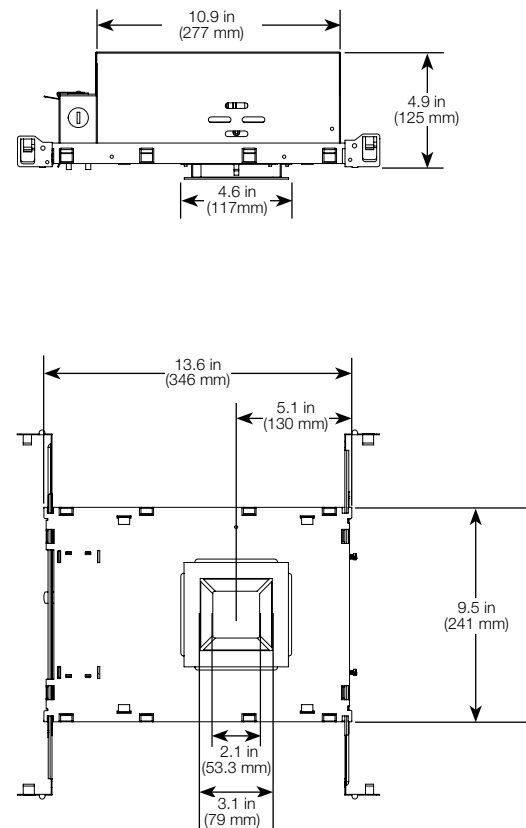

# 3" Specifications

## Dimensions

**Non-IC Housing:** 13.6"L x 9.5"W x 4.9"H

**IC Housing:** 18.9"L x 9.5"W x 6.0"H

**Max Ceiling Thickness:** 2.0"