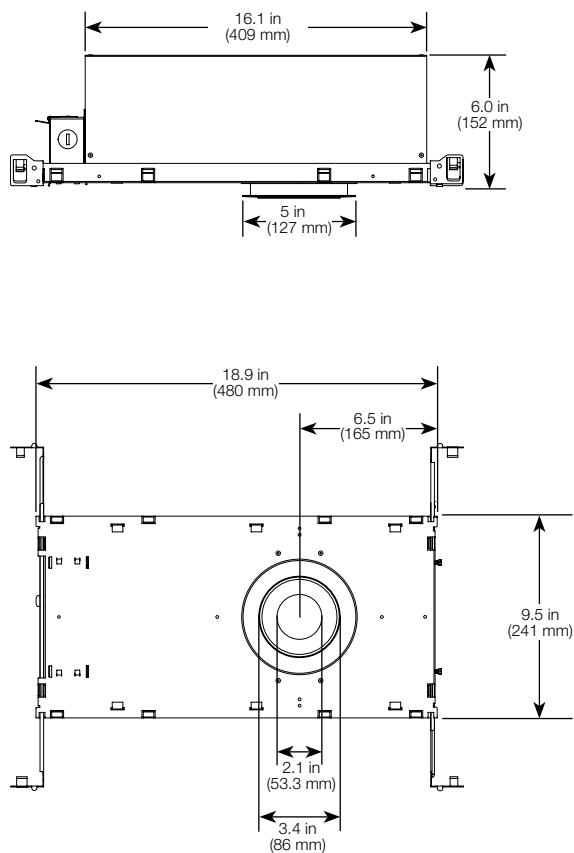

3" Specifications

LED Performance

Finiré® Model	Narrow Spot	Standard	High Output	High Output Plus
CRI (Typical)	97, R9=95	97, R9=95	97, R9=95	97, R9=95
Lumens (Delivered)	650	850	1100	1750
Wattage	17	17	17	29
Efficacy (Lumens/Watt)	38	50	65	60

Independent measurement of typical 3000K downlight fixture models by Lutron Electronics Co., Inc. for reference only. See the Finiré specification sheets for LM79 photometric data by fixture type and trim options.

IC Housing*

* Plenum rated fixture uses IC housing