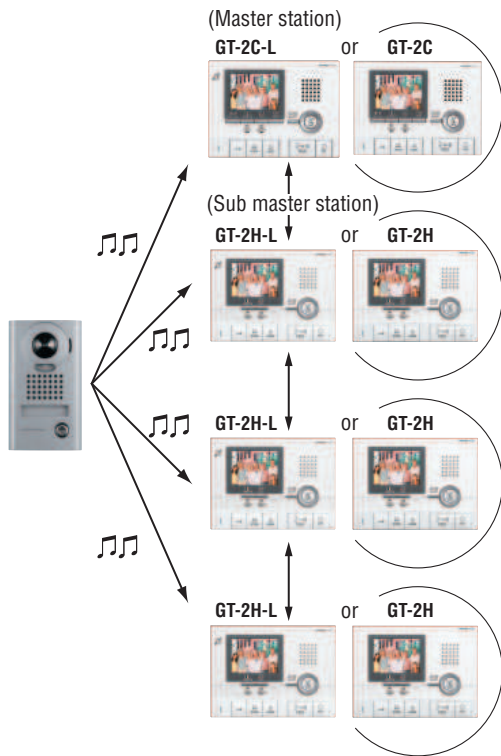

Wide and Zoom & PanTilt Hands-free Color Video Intercom

GT-2C-L/GT-2C

Features

- One door & four monitors (3-1/2 inch); room to room communication is available
- Vandal resistant video door stations are available
- Total hands-free communication, auto-voice actuation
- "Talk" LED lights in red while speaking
- Visual monitoring with audio

Communication network

The design and specifications are subject to change without notice for improvement.

Wiring

PANORAMIC WIDE View

Everyone at the entrance can be identified by image from wide angle camera. The field of vision can be controlled on Wide mode or Zoom mode from inside.

Zoom & PanTilt

By pressing PanTilt button, the image of the PanTilt video door station can be adjusted to a more visible position from inside on the Zoom mode.

*The screen images are simulated graphics. They are images to express functions, and are different from the real one. Please understand it beforehand.

Color variation

Power supply

PS-2420S PS-2420UL → P.108

Lineup

AC-10S
Access control keypad, surface mount
→ P.103

AC-10F
Access control keypad, flush mount
→ P.103

JK-DVF-AC
Vandal-resistant color video door station with access control keypad