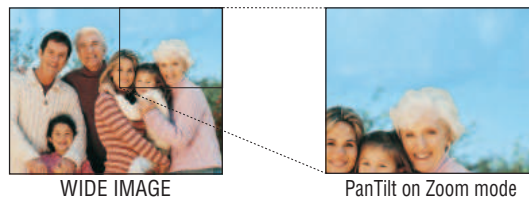

Communication network

The design and specifications are subject to change without notice for improvement.

Wiring

PANORAMIC WIDE View

Everyone at the entrance can be identified by image from wide angle camera. The field of vision can be controlled on Wide mode or Zoom mode from inside.

Zoom & PanTilt

By pressing PanTilt button, the image of the PanTilt video door station can be adjusted to a more visible position from inside on the Zoom mode.

*The screen images are simulated graphics. They are images to express functions, and are different from the real one. Please understand it beforehand.