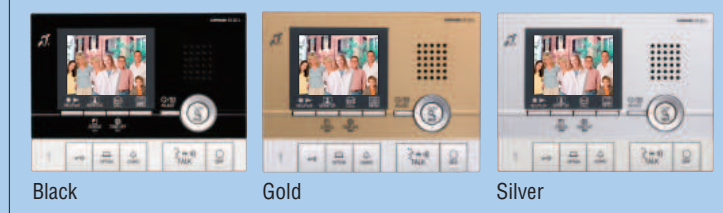

Zoom & PanTilt

By pressing PanTilt button, the image of the PanTilt video door station can be adjusted to a more visible position from inside on the Zoom mode.

*The screen images are simulated graphics. They are images to express functions, and are different from the real one. Please understand it beforehand.

- Built-in picture memory; Record visitor both automatically & manually
- Press-to-talk operation available
- White LED illumination turns on in low-light conditions
- Backlight compensation by "ADJUST" button
- Full color video in low light situations w/o external illumination
- PanTilt and Zoom & Wide camera control
- Camera angle preset

Color variation

Power supply

PS-2420S PS-2420UL → P.108

Lineup

AC-10S
Access control keypad, surface mount
→ P.103

AC-10F
Access control keypad, flush mount
→ P.103

JK-DVF-AC
Vandal-resistant color video door station with access control keypad