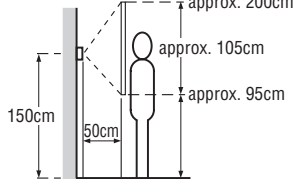

- Built-in picture memory; Record visitor both automatically & manually
- Press-to-talk operation available
- White LED illumination turns on in low-light conditions
- Backlight compensation by "ADJUST" button
- Full color video in low light situations w/o external illumination
- PanTilt and Zoom & Wide camera control
- Camera angle preset

Color variation

Power supply

PS-2420S PS-2420UL → P.108

Lineup

AC-10S
Access control keypad, surface mount
→ P.103

AC-10F
Access control keypad, flush mount
→ P.103

JK-DVF-AC
Vandal-resistant color video door station with access control keypad

AE7090210B
AE7090210G
AIPHONE approved product wire
→ P.108

GT-HS
Optional Handset

Unit dimensions

Specifications

Power source	24V DC
Power supply	PS-2420S, PS-2420UL
Consumption	Max. 390mA (GT-2C-L). Max. 260mA (GT-2C). Max. 240mA (GT-2H-L). Max. 110mA (GT-2H).
Calling	Chime & Image approx. 45 sec.
Communication	Approx. 1 min. AUTOMATIC (Hands-free); To activate, momentarily press TALK button. MANUAL (Press-to-talk/Release-to-listen); To activate, press TALK button for 1 sec. or more.
Video monitor	3.5 inch TFT color LCD.
Night viewing	Up to 50cm from camera, with white LED projected, background beyond 50cm cannot be seen.
Option output	24V AC/DC, 1A
Wiring	Door to master: 2-cond., mid cap, non-shielded. Master to sub: 2 x 2-cond., mid cap, non-shielded.
Wire type	AIPHONE approved product wire: AE7090220B, AE7090220G, AE7090210B, AE7090210G
Wiring distance	Master to door: 50m (0.65mmϕ) 100m (1.0mmϕ) Master to farthest sub: 50m (0.65mmϕ) 100m (1.0mmϕ)

Image view area

JK-DA, JK-DV, JK-DVF

(WIDE)

(WIDE)

(ZOOM)

(ZOOM & PanTilt)