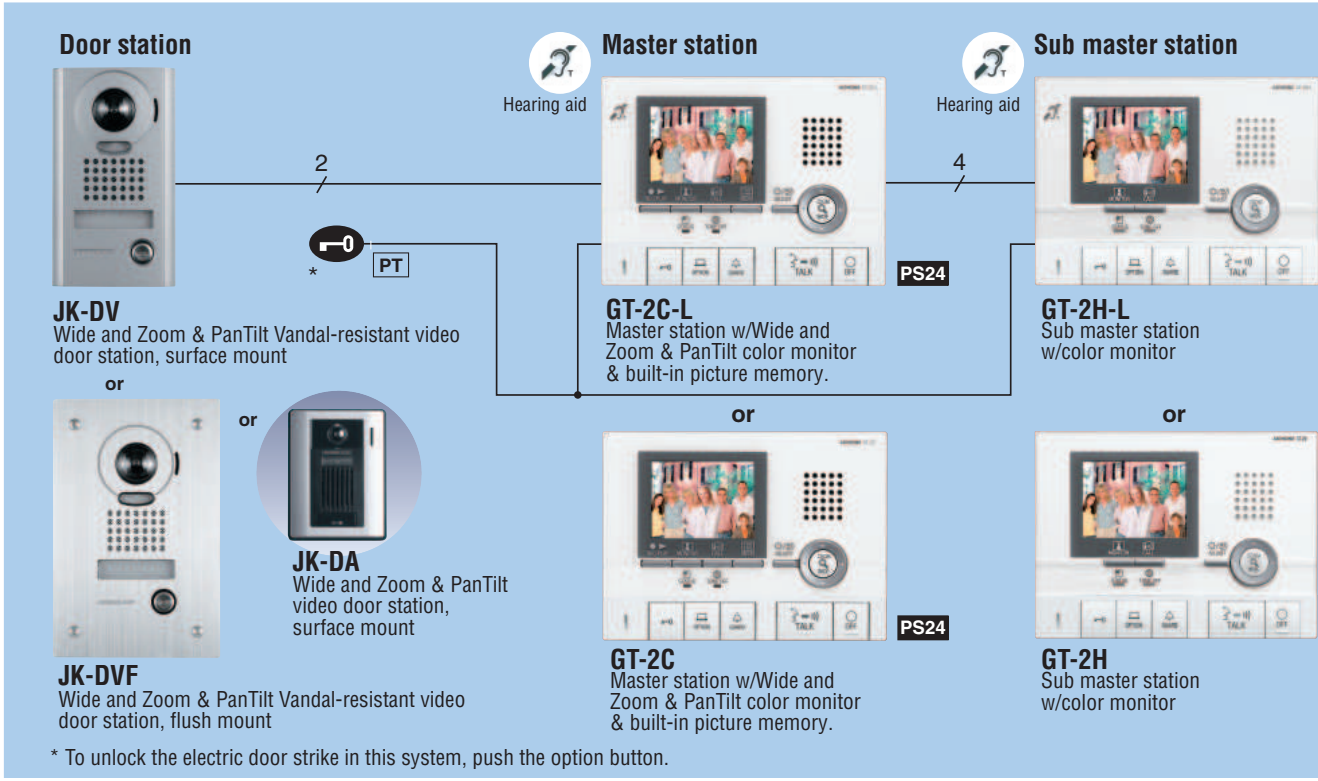

Wide and Zoom & PanTilt Hands-free Color Video Intercom

GT-2C-L/GT-2C

Features

- One door & four monitors (3-1/2 inch); room to room communication is available
- Vandal resistant video door stations are available
- Total hands-free communication, auto-voice actuation
- "Talk" LED lights in red while speaking
- Visual monitoring with audio

Communication network

The design and specifications are subject to change without notice for improvement.

Wiring

PANORAMIC WIDE View

Everyone at the entrance can be identified by image from wide angle camera. The field of vision can be controlled on Wide mode or Zoom mode from inside.

Zoom & PanTilt

By pressing PanTilt button, the image of the PanTilt video door station can be adjusted to a more visible position from inside on the Zoom mode.

*The screen images are simulated graphics. They are images to express functions, and are different from the real one. Please understand it beforehand.

Color variation

Power supply

PS-2420S PS-2420UL → P.108

Lineup

AC-10S
Access control keypad, surface mount
→ P.103

AC-10F
Access control keypad, flush mount
→ P.103

JK-DVF-AC
Vandal-resistant color video door station with access control keypad