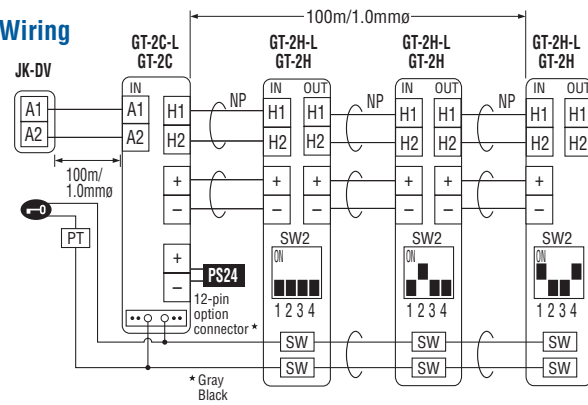

Wide and Zoom & PanTilt Hands-free Color Video Intercom

GT-2C-L/GT-2C

Features

- One door & four monitors (3-1/2 inch); room to room communication is available
- Vandal resistant video door stations are available
- Total hands-free communication, auto-voice actuation
- "Talk" LED lights in red while speaking
- Visual monitoring with audio

Communication network

The design and specifications are subject to change without notice for improvement.

Wiring

PANORAMIC WIDE View

Everyone at the entrance can be identified by image from wide angle camera. The field of vision can be controlled on Wide mode or Zoom mode from inside.

Zoom & PanTilt

By pressing PanTilt button, the image of the PanTilt video door station can be adjusted to a more visible position from inside on the Zoom mode.

*The screen images are simulated graphics. They are images to express functions, and are different from the real one. Please understand it beforehand.

AE7090210B
AE7090210G
AIPHONE approved product wire
→ P.108

GT-HS
Optional Handset

Unit dimensions

Specifications

Power source	24V DC
Power supply	PS-2420S, PS-2420UL
Consumption	Max. 390mA (GT-2C-L). Max. 260mA (GT-2C). Max. 240mA (GT-2H-L). Max. 110mA (GT-2H).
Calling	Chime & Image approx. 45 sec.
Communication	Approx. 1 min. AUTOMATIC (Hands-free); To activate, momentarily press TALK button. MANUAL (Press-to-talk/Release-to-listen); To activate, press TALK button for 1 sec. or more.
Video monitor	3.5 inch TFT color LCD.
Night viewing	Up to 50cm from camera, with white LED projected, background beyond 50cm cannot be seen.
Option output	24V AC/DC, 1A
Wiring	Door to master: 2-cond., mid cap, non-shielded. Master to sub: 2 x 2-cond., mid cap, non-shielded.
Wire type	AIPHONE approved product wire: AE7090220B, AE7090220G, AE7090210B, AE7090210G
Wiring distance	Master to door: 50m (0.65mm ϕ) 100m (1.0mm ϕ) Master to farthest sub: 50m (0.65mm ϕ) 100m (1.0mm ϕ)