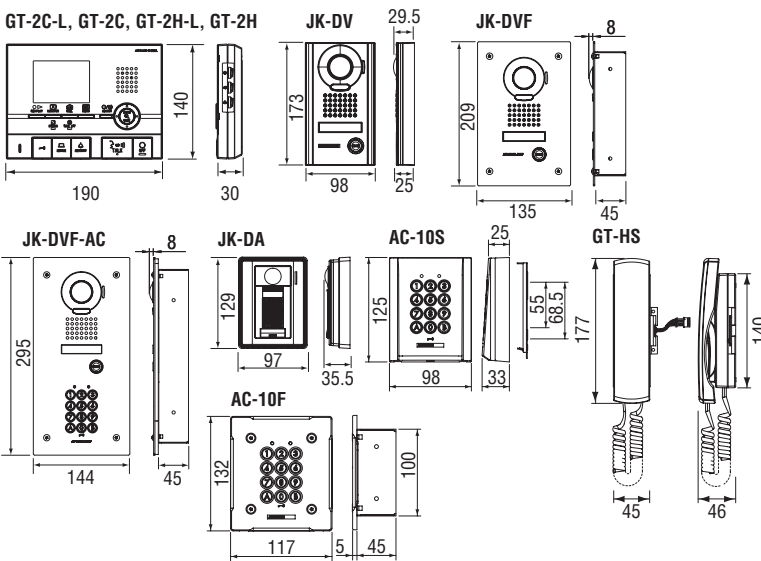

Color variation

Power supply

PS-2420S PS-2420UL → P.108

Lineup

AC-10S
Access control keypad, surface mount
→ P.103

AC-10F
Access control keypad, flush mount
→ P.103

JK-DVF-AC
Vandal-resistant color video door station with access control keypad

AE7090210B
AE7090210G
AIPHONE approved product wire
→ P.108

GT-HS
Optional Handset

Unit dimensions

Specifications

Power source	24V DC
Power supply	PS-2420S, PS-2420UL
Consumption	Max. 390mA (GT-2C-L). Max. 260mA (GT-2C). Max. 240mA (GT-2H-L). Max. 110mA (GT-2H).
Calling	Chime & Image approx. 45 sec.
Communication	Approx. 1 min. AUTOMATIC (Hands-free); To activate, momentarily press TALK button. MANUAL (Press-to-talk/Release-to-listen); To activate, press TALK button for 1 sec. or more.
Video monitor	3.5 inch TFT color LCD.
Night viewing	Up to 50cm from camera, with white LED projected, background beyond 50cm cannot be seen.
Option output	24V AC/DC, 1A
Wiring	Door to master: 2-cond., mid cap, non-shielded. Master to sub: 2 x 2-cond., mid cap, non-shielded.
Wire type	AIPHONE approved product wire: AE7090220B, AE7090220G, AE7090210B, AE7090210G
Wiring distance	Master to door: 50m (0.65mm ϕ) 100m (1.0mm ϕ) Master to farthest sub: 50m (0.65mm ϕ) 100m (1.0mm ϕ)

Image view area

JK-DA, JK-DV, JK-DVF

(WIDE)

(WIDE)

(ZOOM)

(ZOOM & PanTilt)