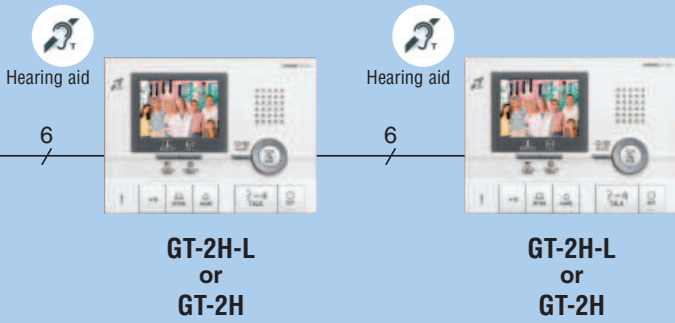

Wide and Zoom & PanTilt Hands-free Color Video Intercom

GT-2C-L/GT-2C

Features

- One door & four monitors (3-1/2 inch); room to room communication is available
- Vandal resistant video door stations are available
- Total hands-free communication, auto-voice actuation
- "Talk" LED lights in red while speaking
- Visual monitoring with audio

Communication network

The design and specifications are subject to change without notice for improvement.

Wiring

PANORAMIC WIDE View

Everyone at the entrance can be identified by image from wide angle camera. The field of vision can be controlled on Wide mode or Zoom mode from inside.

Zoom & PanTilt

By pressing PanTilt button, the image of the PanTilt video door station can be adjusted to a more visible position from inside on the Zoom mode.

*The screen images are simulated graphics. They are images to express functions, and are different from the real one. Please understand it beforehand.

- Built-in picture memory; Record visitor both automatically & manually
- Press-to-talk operation available
- White LED illumination turns on in low-light conditions
- Backlight compensation by "ADJUST" button
- Full color video in low light situations w/o external illumination
- PanTilt and Zoom & Wide camera control
- Camera angle preset