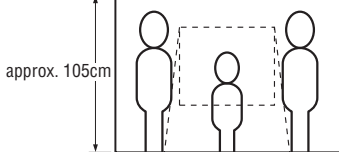

AE7090210B
AE7090210G
AIPHONE approved product wire
→ P.108

GT-HS
Optional Handset

Unit dimensions

Specifications

Power source	24V DC
Power supply	PS-2420S, PS-2420UL
Consumption	Max. 390mA (GT-2C-L). Max. 260mA (GT-2C). Max. 240mA (GT-2H-L). Max. 110mA (GT-2H).
Calling	Chime & Image approx. 45 sec.
Communication	Approx. 1 min. AUTOMATIC (Hands-free); To activate, momentarily press TALK button. MANUAL (Press-to-talk/Release-to-listen); To activate, press TALK button for 1 sec. or more.
Video monitor	3.5 inch TFT color LCD.
Night viewing	Up to 50cm from camera, with white LED projected, background beyond 50cm cannot be seen.
Option output	24V AC/DC, 1A
Wiring	Door to master: 2-cond., mid cap, non-shielded. Master to sub: 2 x 2-cond., mid cap, non-shielded.
Wire type	AIPHONE approved product wire: AE7090220B, AE7090220G, AE7090210B, AE7090210G
Wiring distance	Master to door: 50m (0.65mm ϕ) 100m (1.0mm ϕ) Master to farthest sub: 50m (0.65mm ϕ) 100m (1.0mm ϕ)

Image view area

JK-DA, JK-DV, JK-DVF

(WIDE)

(WIDE)

(ZOOM)

(ZOOM & PanTilt)