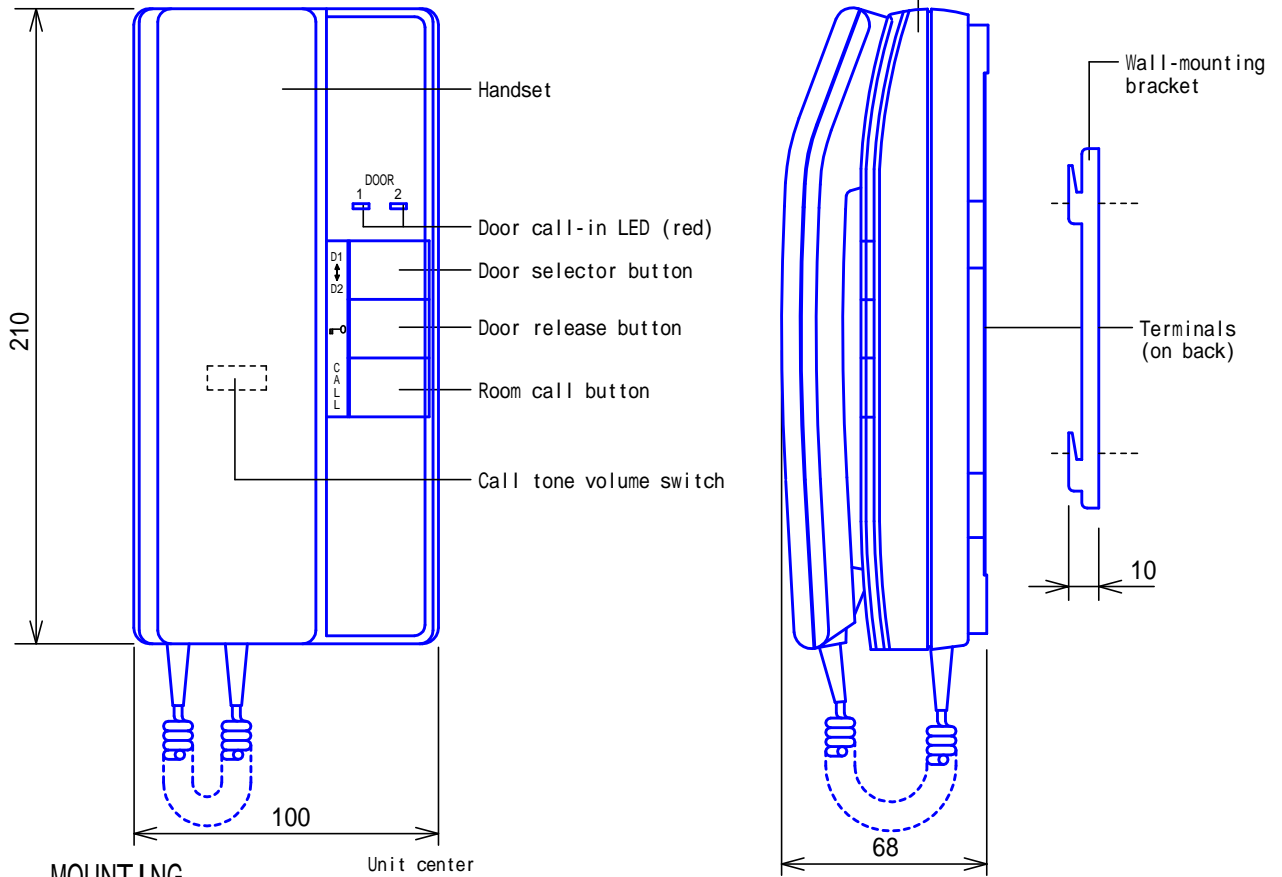

PRODUCT DRAWING

MOUNTING

SPECIFICATIONS

Power source	12 ~ 24V DC. 12 ~ 16V AC.
Current consumption	200mA(12 ~ 24V DC). 200mA(12 ~ 16V AC).
Type of communication	Handset simultaneous communication
Call tone	Door station 1; 4-tone chime. Door station 2; 2-tone chime. Room stations; Mono tone.
Door station	2 units
Sub station	2 units
Call extension	1 unit
Mounting	Wall-mouting
Electrical box	Single-gang box
Housing	Fire-retardant ABS plastic
Weight	700g(approx.)
Unit color	Snow white

DESCRIPTION MASTER STATION (Chime tone, 2 doors - 3 rooms)	FIG. NAME PRODUCT/SPECIFICATIONS	UNIT mm	DATE 6 April, 2005
MODEL NO. IE-2AD(U)	FIG.NO. 36722301-1-2	PAGE 1/2	REVISION 1

AIPHONE

WIRING DIAGRAM