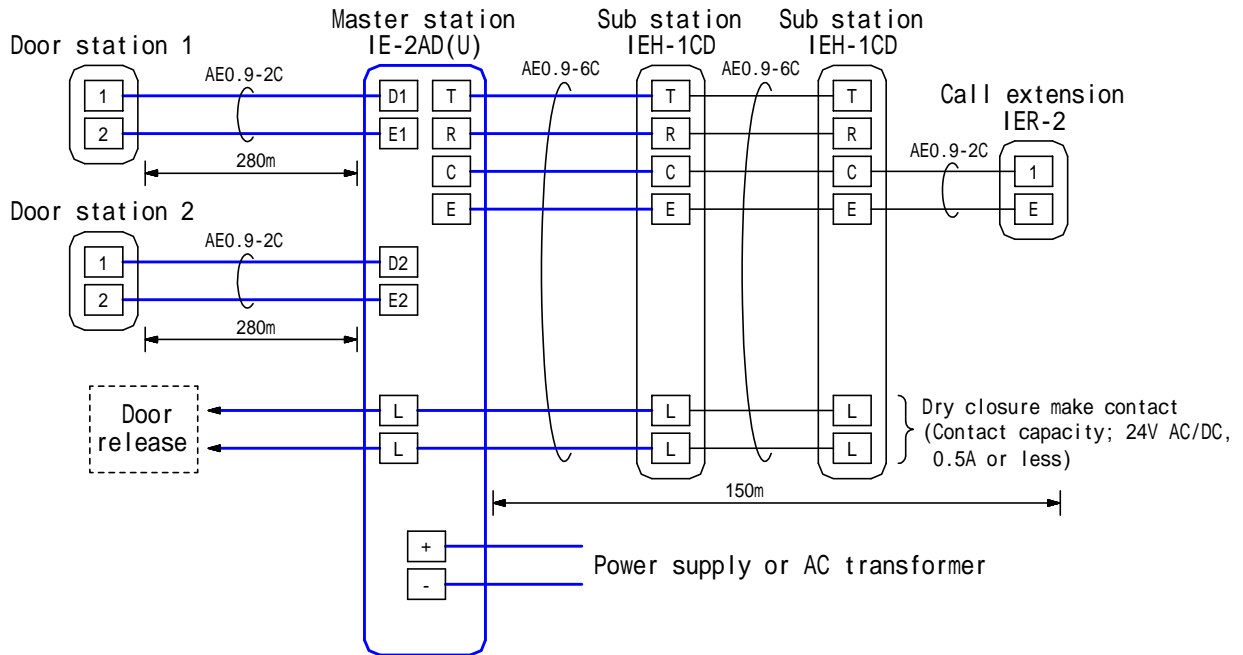

PRODUCT DRAWING

MOUNTING

SPECIFICATIONS

Power source	12 ~ 24V DC. 12 ~ 16V AC.
Current consumption	200mA(12 ~ 24V DC). 200mA(12 ~ 16V AC).
Type of communication	Handset simultaneous communication
Call tone	Door station 1; 4-tone chime. Door station 2; 2-tone chime. Room stations; Mono tone.
Door station	2 units
Sub station	2 units
Call extension	1 unit
Mounting	Wall-mouting
Electrical box	Single-gang box
Housing	Fire-retardant ABS plastic
Weight	700g(approx.)
Unit color	Snow white

DESCRIPTION MASTER STATION (Chime tone, 2 doors - 3 rooms)	FIG. NAME PRODUCT/SPECIFICATIONS	UNIT mm	DATE 6 April, 2005
MODEL NO. IE-2AD(U)	FIG.NO. 36722301-1-2	PAGE 1/2	REVISION 1

AIPHONE

WIRING DIAGRAM

FUNCTIONS

- Receiving a call and communication with door station ("DOOR1, 2" call-in LED is lit)
- Monitoring audio either door by lifting handset and pressing Door selector button
- Calling and communication with other room station, by depressing "ROOM" button
- Having door strike activated by pressing Door release button