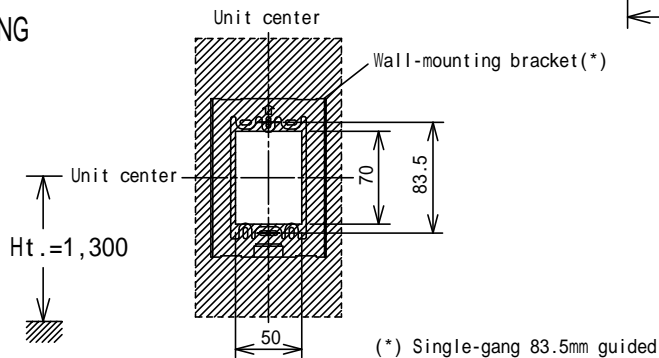

PRODUCT DRAWING

MOUNTING

SPECIFICATIONS

Power source	12 ~ 24V DC. 12 ~ 16V AC.
Current consumption	200mA(12 ~ 24V DC). 200mA(12 ~ 16V AC).
Type of communication	Handset simultaneous communication
Call tone	Door station 1; 4-tone chime. Door station 2; 2-tone chime. Room stations; Mono tone.
Door station	2 units
Sub station	2 units
Call extension	1 unit
Mounting	Wall-mouting
Electrical box	Single-gang box
Housing	Fire-retardant ABS plastic
Weight	700g(approx.)
Unit color	Snow white

DESCRIPTION MASTER STATION (Chime tone, 2 doors - 3 rooms)	FIG. NAME PRODUCT/SPECIFICATIONS	UNIT mm	DATE 6 April, 2005
MODEL NO. IE-2AD(U)	FIG.NO. 36722301-1-2	PAGE 1/2	REVISION 1

AIPHONE

WIRING DIAGRAM