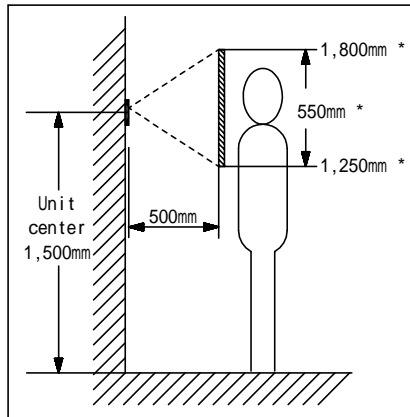

## SPECIFICATIONS

Power source	Supplied from Master monitor station or Expansion monitor station			
Type of communication	Open voice hands-free communication			
Camera	1/4 inch color CMOS			
Minimum illumination	5 lux (approx.)			
Ambient temperature	-20 ~ +60			
Mounting	Flush mount			
Electrical box	Not used (Mounts on built-in back box)			
Material	Front panel: Stainless steel. Main unit: Flame resisting PC + ABS resin			
Weight	580g (approx.) (1.27 lbs)			
Unit color	Front panel: Silver (Stainless steel, vertical hair-line processed.) Back box: Black			
IP rating	IP54			
IK rating	IK07			
DESCRIPTION VIDEO DOOR STATION (Color, Vandal-resistant)	FIG. NAME <b>PRODUCT/SPECIFICATIONS</b>	UNIT mm	DATE 10 June, 2013	
MODEL NO. <b>JO-DVF</b>	FIG.NO. 59295-1-2	PAGE 1/2	REVISION 1	<b>AIPHONE</b>

## WIRING DIAGRAM

## IMAGE VIEW AREA & MOUNTING HEIGHT

Camera angle straight forward position

Vertical

Horizontal

\* The figures are approximate.