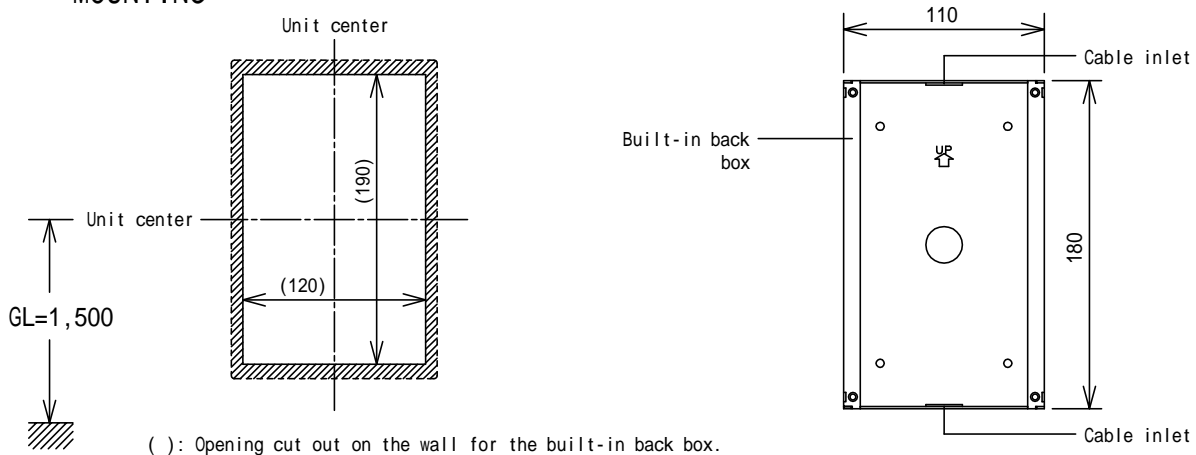

## PRODUCT DRAWING

## SPECIFICATIONS

Power source	Supplied from Master monitor station or Expansion monitor station			
Type of communication	Open voice hands-free communication			
Camera	1/4 inch color CMOS			
Minimum illumination	5 lux (approx.)			
Ambient temperature	-20 ~ +60			
Mounting	Flush mount			
Electrical box	Not used (Mounts on built-in back box)			
Material	Front panel: Stainless steel. Main unit: Flame resisting PC + ABS resin			
Weight	580g (approx.) (1.27 lbs)			
Unit color	Front panel: Silver (Stainless steel, vertical hair-line processed.) Back box: Black			
IP rating	IP54			
IK rating	IK07			
DESCRIPTION VIDEO DOOR STATION (Color, Vandal-resistant)	FIG. NAME <b>PRODUCT/SPECIFICATIONS</b>	UNIT mm	DATE 10 June, 2013	
MODEL NO. <b>JO-DVF</b>	FIG.NO. 59295-1-2	PAGE 1/2	REVISION 1	<b>AIPHONE</b>