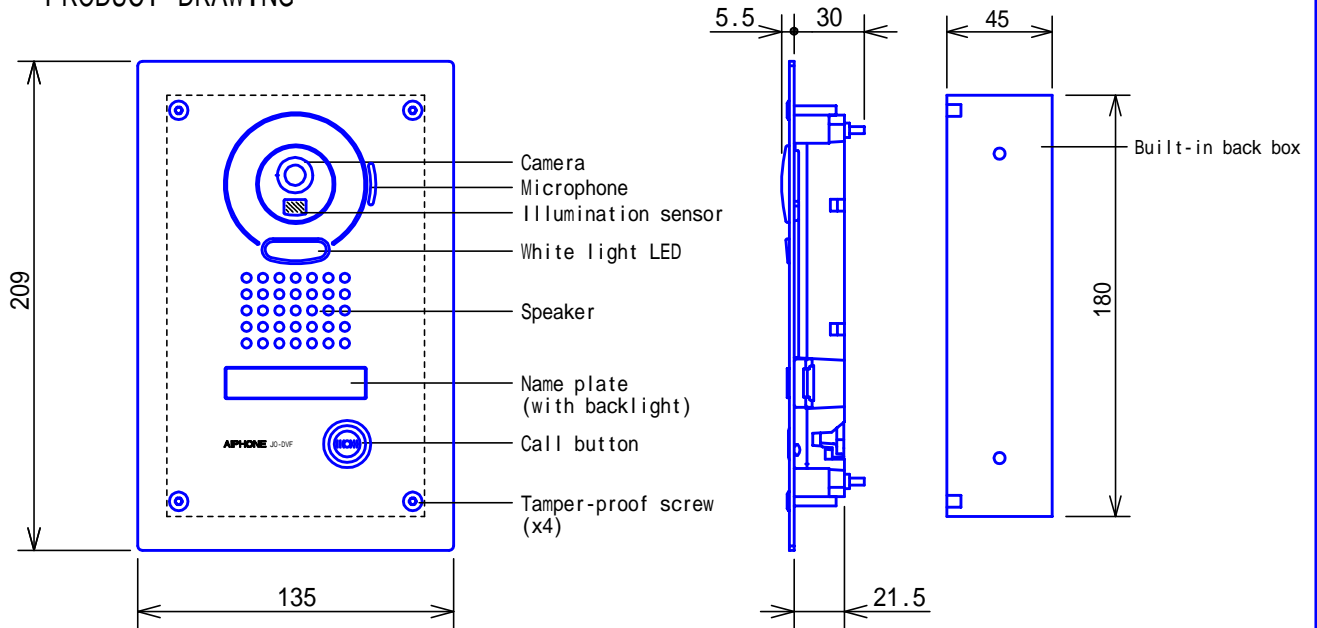

## PRODUCT DRAWING

## SPECIFICATIONS

Power source	Supplied from Master monitor station or Expansion monitor station			
Type of communication	Open voice hands-free communication			
Camera	1/4 inch color CMOS			
Minimum illumination	5 lux (approx.)			
Ambient temperature	-20 ~ +60			
Mounting	Flush mount			
Electrical box	Not used (Mounts on built-in back box)			
Material	Front panel: Stainless steel. Main unit: Flame resisting PC + ABS resin			
Weight	580g (approx.) (1.27 lbs)			
Unit color	Front panel: Silver (Stainless steel, vertical hair-line processed.) Back box: Black			
IP rating	IP54			
IK rating	IK07			
DESCRIPTION VIDEO DOOR STATION (Color, Vandal-resistant)	FIG. NAME <b>PRODUCT/SPECIFICATIONS</b>	UNIT mm	DATE 10 June, 2013	
MODEL NO. <b>JO-DVF</b>	FIG.NO. 59295-1-2	PAGE 1/2	REVISION 1	<b>AIPHONE</b>