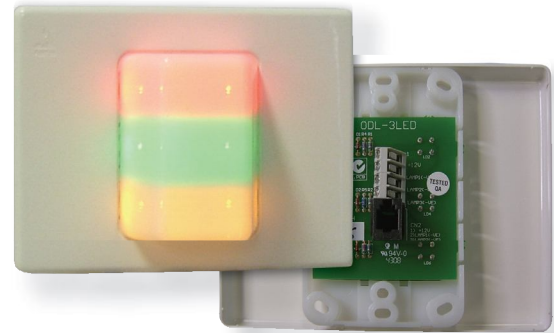

ODL-3LED OVER DOOR LIGHT SERIES

The ODL-3LED series of Over Door Lights are used to indicate active alarms/calls and their priority levels outside rooms (or wherever else required) on an Austco nurse/staff call system. Typically installed in corridors outside rooms in hospitals, nursing homes and retirement villages to indicate the room from which a call was made.

The ODL-3LED is fitted with high intensity Red, Green and Yellow coloured LED's. Steady or flashing input operation can indicate all typical priority levels of active alarms/calls on a system, in accordance with most user specified or regulatory standard colours and operation, allowing speedy and efficient response to calls including - Staff Presence, Staff Assist or Emergency calls.

The LEDs have high brightness for long range visibility and two are fitted per colour to further increase visibility and operational reliability.

The ODL-3LED fits into a standard single gang Australian or North American wall box. An optional surface mount assembly, ODL-3LED/SM, is available to allow mounting onto walls or ceilings without a wall box and/or for easy clip-on, clip-off installation.