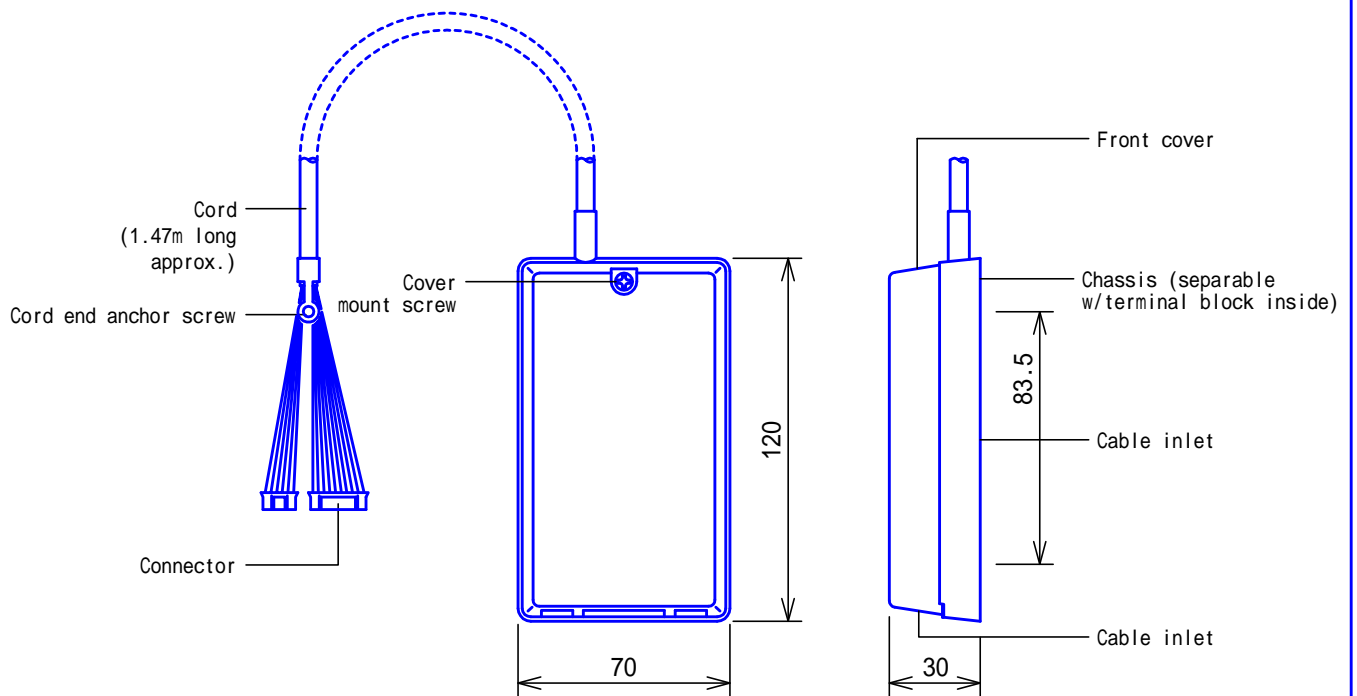

PRODUCT DRAWING

MOUNTING

TERMINAL SECTION

SPECIFICATIONS

Mounting	Surface wall mount		
Electrical box	Single-gang box		
Housing	Plastic		
Weight	50g(approx.)		
Unit color	Snow white		
DESCRIPTION TERMINAL BOX (for TD-12H/B)	FIG. NAME PRODUCT/SPECIFICATIONS	UNIT mm	DATE 9 July, 2002
MODEL NO. TDW-12/A	FIG.NO. 44686301-1-1	PAGE 1/1	REVISION 1 AIPHONE