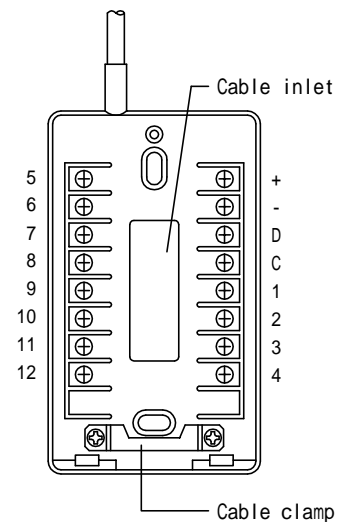

PRODUCT DRAWING

MOUNTING

TERMINAL SECTION

SPECIFICATIONS

Mounting	Surface wall mount		
Electrical box	Single-gang box		
Housing	Plastic		
Weight	50g(approx.)		
Unit color	Snow white		
DESCRIPTION TERMINAL BOX (for TD-12H/B)	FIG. NAME PRODUCT/SPECIFICATIONS	UNIT mm	DATE 9 July, 2002
MODEL NO. TDW-12/A	FIG.NO. 44686301-1-1	PAGE 1/1	REVISION 1 AIPHONE