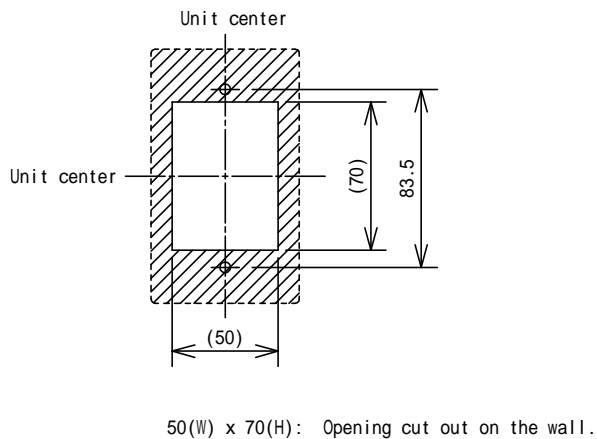

PRODUCT DRAWING

MOUNTING

TERMINAL SECTION

SPECIFICATIONS

Mounting	Surface wall mount		
Electrical box	Single-gang box		
Housing	Plastic		
Weight	50g(approx.)		
Unit color	Snow white		
DESCRIPTION TERMINAL BOX (for TD-12H/B)	FIG. NAME PRODUCT/SPECIFICATIONS	UNIT mm	DATE 9 July, 2002
MODEL NO. TDW-12/A	FIG.NO. 44686301-1-1	PAGE 1/1	REVISION 1 AIPHONE