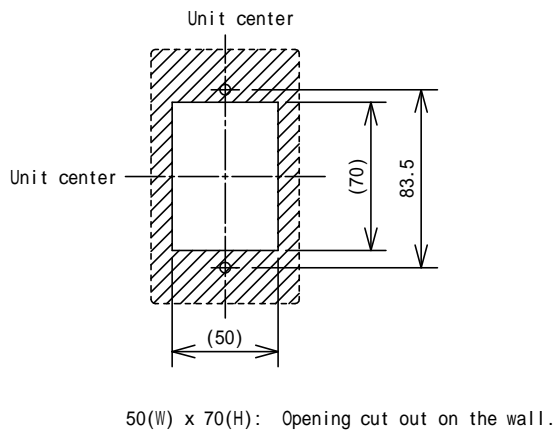

外觀図

MOUNTING

TERMINAL SECTION

SPECIFICATIONS

Mounting	Surface wall mount		
Electrical box	Single-gang box		
Housing	Plastic		
Weight	50g(approx.)		
Unit color	Snow white		
DESCRIPTION	FIG. NAME	UNIT	DATE
TERMINAL BOX (for TD-3H/B)	PRODUCT/SPECIFICATIONS	mm	9 July, 2002
MODEL NO.	FIG.NO.	PAGE	REVISION
TDW-3/A	44664301-1-1	1/1	1