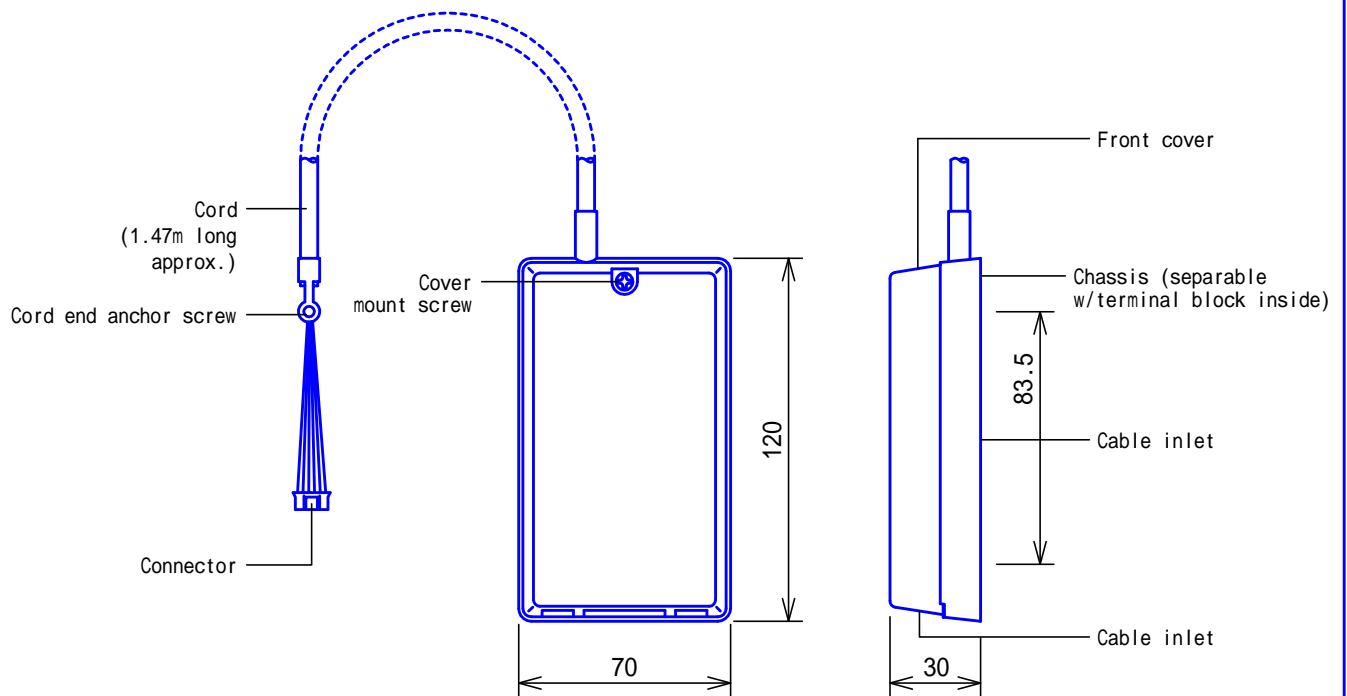

外觀図

MOUNTING

TERMINAL SECTION

SPECIFICATIONS

Mounting	Surface wall mount		
Electrical box	Single-gang box		
Housing	Plastic		
Weight	50g(approx.)		
Unit color	Snow white		
DESCRIPTION	FIG. NAME	UNIT	DATE
TERMINAL BOX (for TD-3H/B)	PRODUCT/SPECIFICATIONS	mm	9 July, 2002
MODEL NO.	FIG.NO.	PAGE	REVISION
TDW-3/A	44664301-1-1	1/1	1