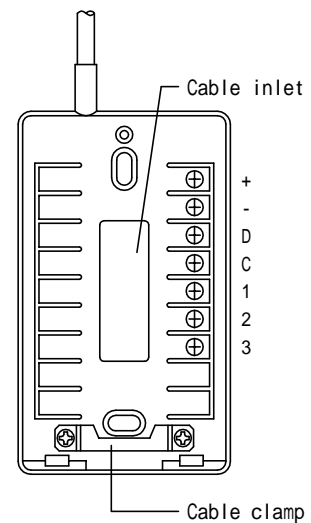

外觀図

MOUNTING

TERMINAL SECTION

SPECIFICATIONS

Mounting	Surface wall mount		
Electrical box	Single-gang box		
Housing	Plastic		
Weight	50g(approx.)		
Unit color	Snow white		
DESCRIPTION	FIG. NAME	UNIT	DATE
TERMINAL BOX (for TD-3H/B)	PRODUCT/SPECIFICATIONS	mm	9 July, 2002
MODEL NO.	FIG.NO.	PAGE	REVISION
TDW-3/A	44664301-1-1	1/1	1