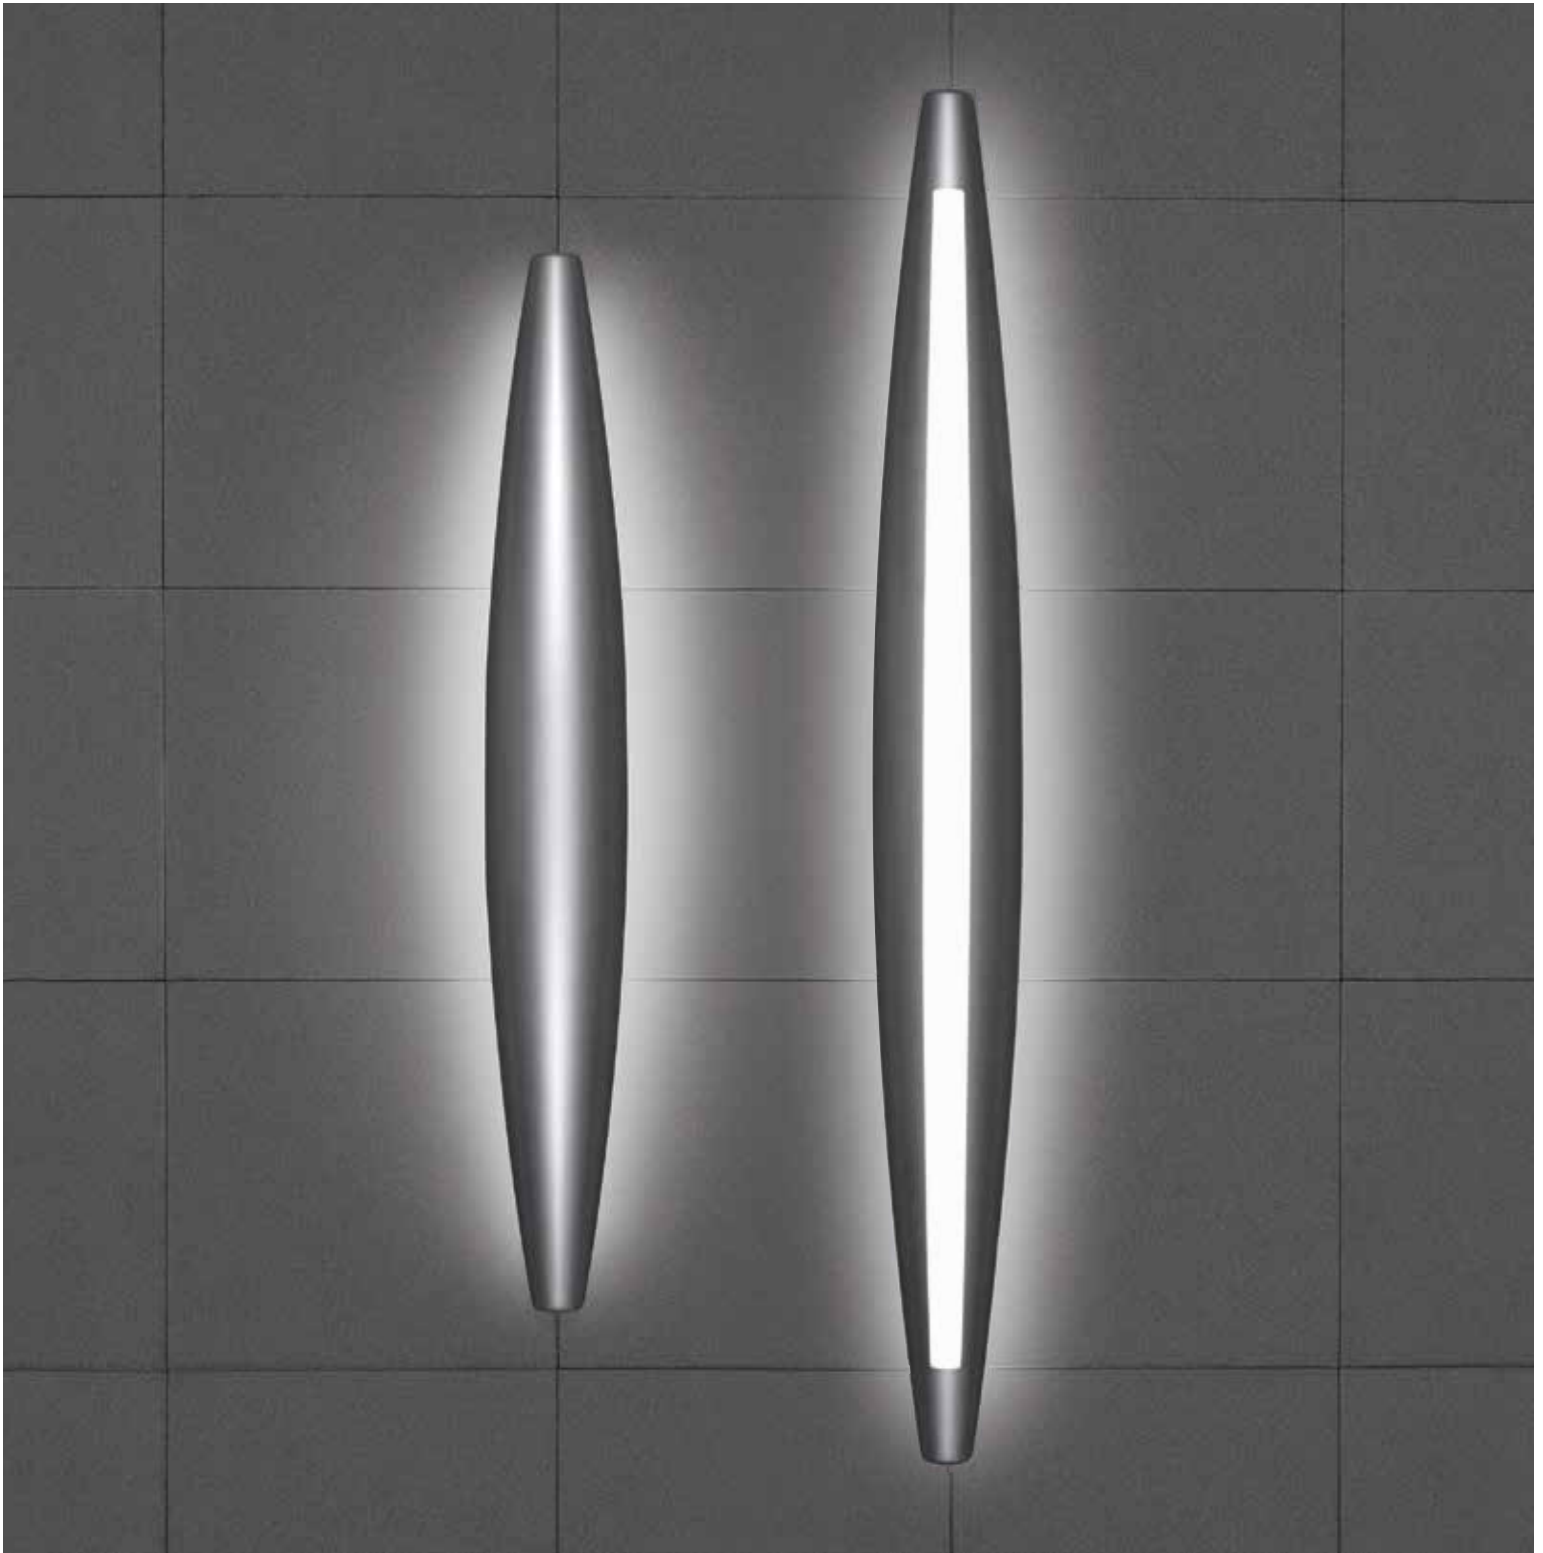

FOR
OUTDOOR USE

Aliante
exterior/interior sconces

4' and 5' long, available in direct/indirect and indirect light only. For interior use in lobby spaces and for interior or exterior use between windows, flanking doors, and on columns.

Above: 4' and 5' indirect and direct/indirect interior LED sconces with Matte Titanium finish

Aliante
exterior/interior demi sconces

21" long, available direct/indirect and indirect light only; and 27" long, indirect only. For use on any wall, flanking doors and elevators, between windows, and on columns.

Clear anodized

Ebony

Lapis

Arctic White

Flame

Pearl

Graphite

Titanium