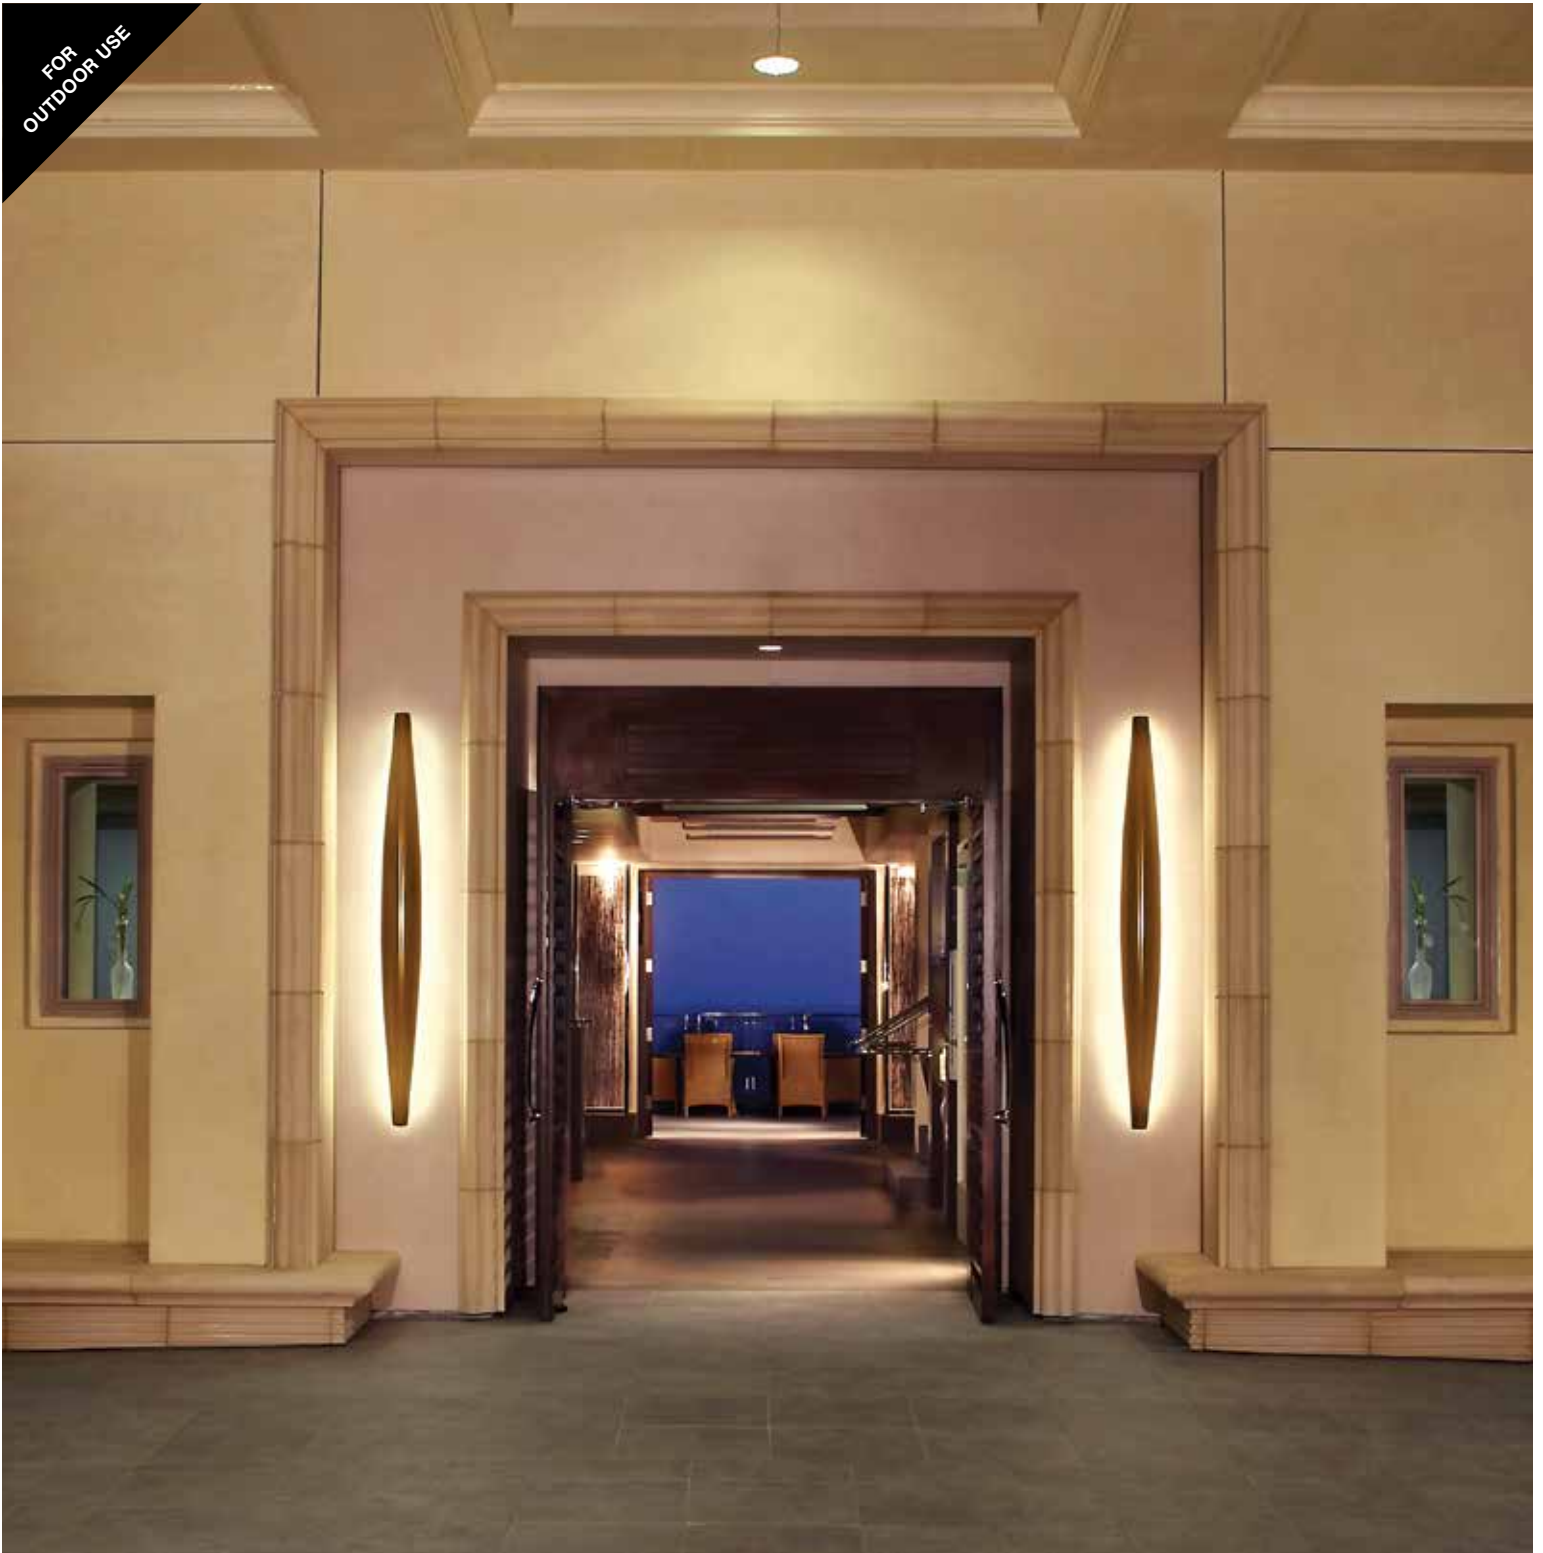

FOR
OUTDOOR USE

Aliante
exterior/interior sconces

4' and 5' long, available in direct/indirect and indirect light only. For interior use in lobby spaces and for interior or exterior use between windows, flanking doors, and on columns.

Above: 4' and 5' indirect and direct/indirect interior LED sconces with Matte Titanium finish

Aliante
exterior/interior demi sconces

21" long, available direct/indirect and indirect light only; and 27" long, indirect only. For use on any wall, flanking doors and elevators, between windows, and on columns.