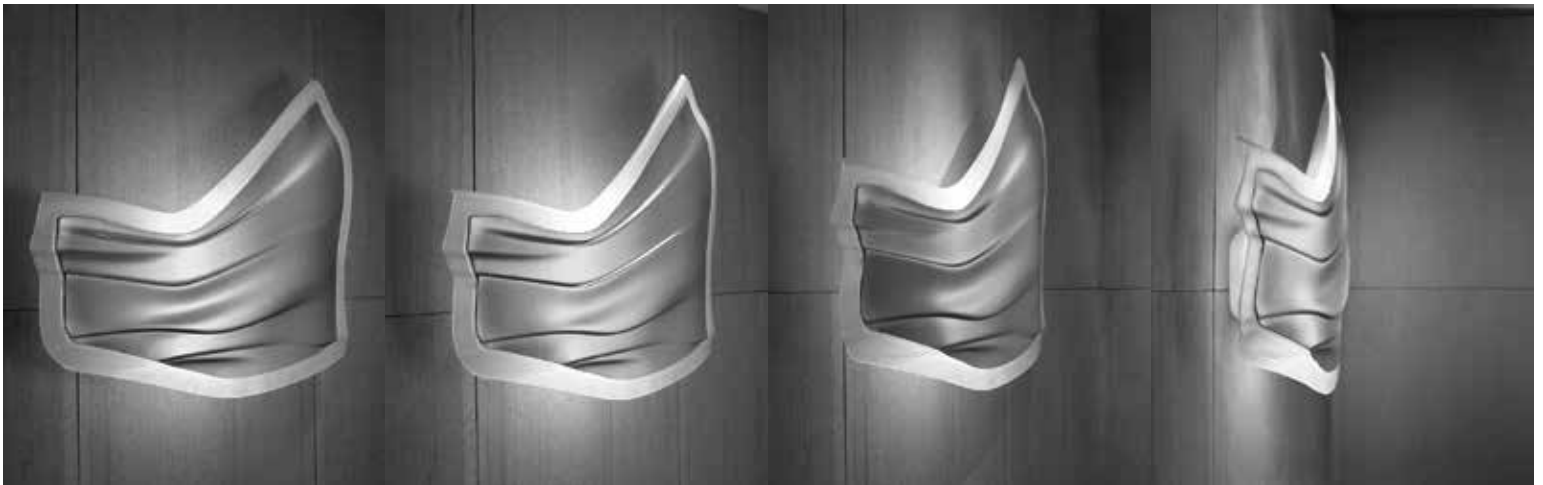

Inflection

Designed by
Winka Dubbeldam

Inflection is a compelling form for spaces of encounter—lobbies, foyers, restaurants, reception areas, and retail spaces—which can be used alone or in sculptural combinations, depending on the scale and intensity of the room.

Inflection
interior sconce

23" long, indirect light only, sculptural form for use singly or in clusters. For use in ballrooms, lobbies, atriums, foyers, conference rooms, and reception areas.