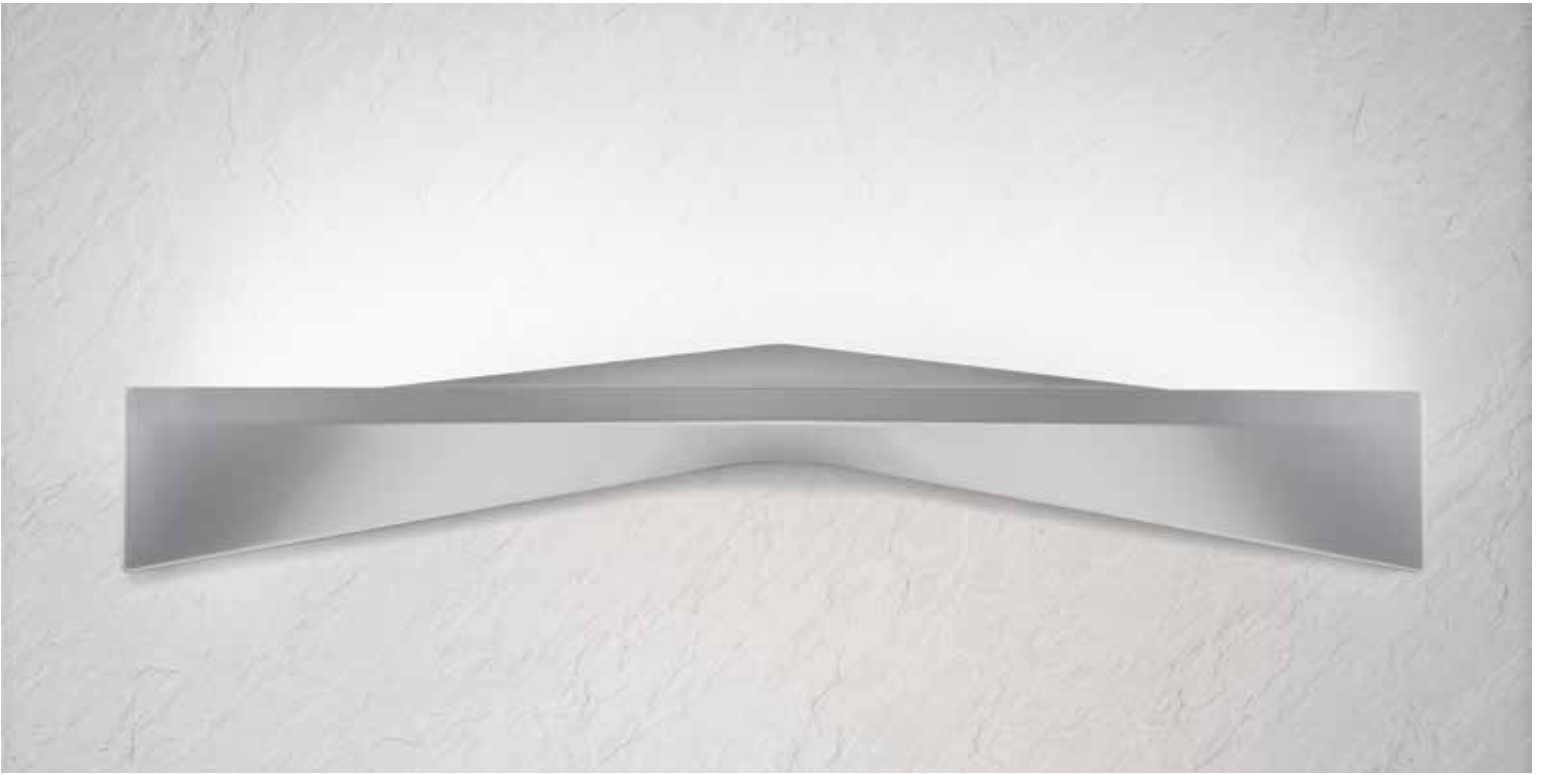

Rotare
interior sconce

4' long, indirect light only, which functions as a cove light with a dynamic form that is mounted at a lower height than the ceiling. For use in lobbies and private offices.

Above: Rotare LED sconce with Gloss Titanium finish.
With junction box cover panel, *top*; and without, *bottom*