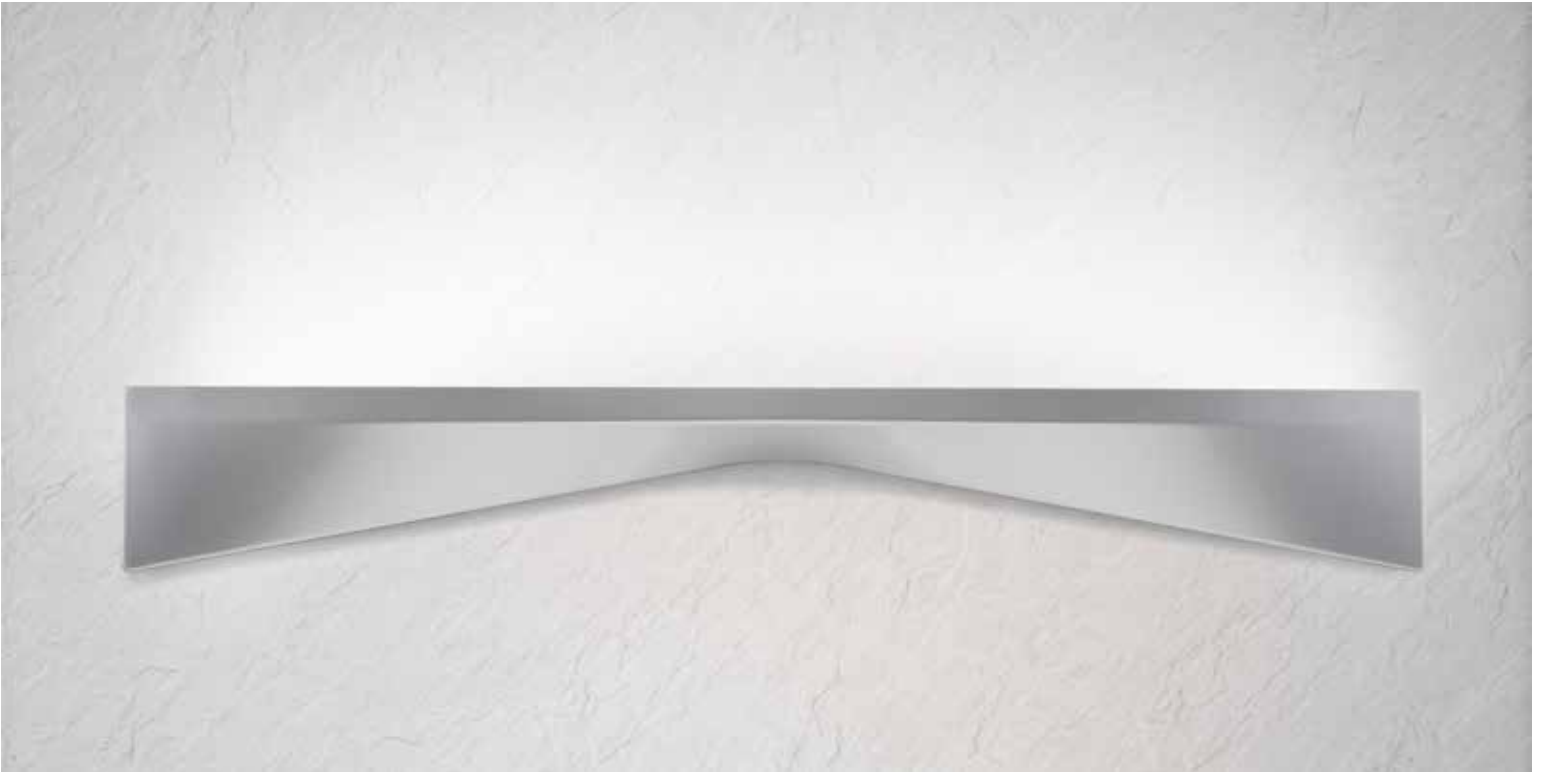

Rotare
interior sconce

4' long, indirect light only, which functions as a cove light with a dynamic form that is mounted at a lower height than the ceiling. For use in lobbies and private offices.

Above: Rotare LED sconce with Gloss Titanium finish.
With junction box cover panel, *top*; and without, *bottom*