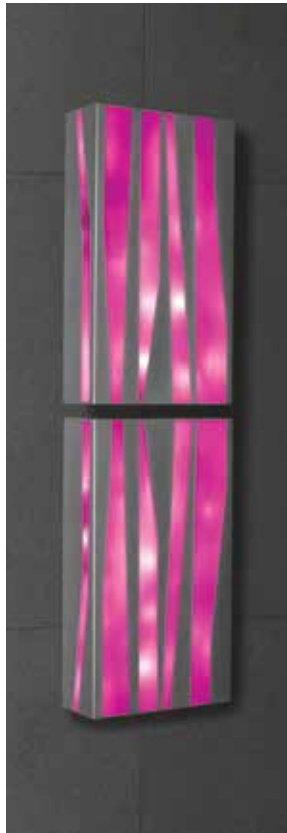

The Silvus family

Designed by
Roger Duffy

Inspired by the optical effects of water and light in the forest, Silvus evokes the gentle motion of water across foliage and the qualities of light filtered through the forest canopy.

Silvus24, Silvus30
 exterior/interior sconce

24" or 30" tall, direct/indirect light for use indoors or outdoors. Can be used in a wide range of applications—single unit, group, or field.

Above left: Silvus24 exterior/interior sconce in 1, 2, and 3-unit high configurations. *Above right:* Silvus30 interior/exterior

sconce in 1, 2, and 3-unit high configurations. LED: various colors created from RGB LEDs.