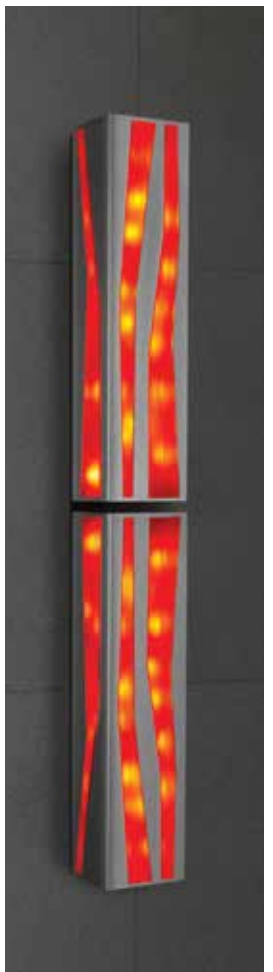

The Silvus family

Designed by
Roger Duffy

Inspired by the optical effects of water and light in the forest, Silvus evokes the gentle motion of water across foliage and the qualities of light filtered through the forest canopy.

Silvus24, Silvus30
 exterior/interior sconce

24" or 30" tall, direct/indirect light for use indoors or outdoors. Can be used in a wide range of applications—single unit, group, or field.

Above left: Silvus24 exterior/interior sconce in 1, 2, and 3-unit high configurations. *Above right:* Silvus30 interior/exterior

sconce in 1, 2, and 3-unit high configurations. LED: various colors created from RGB LEDs.