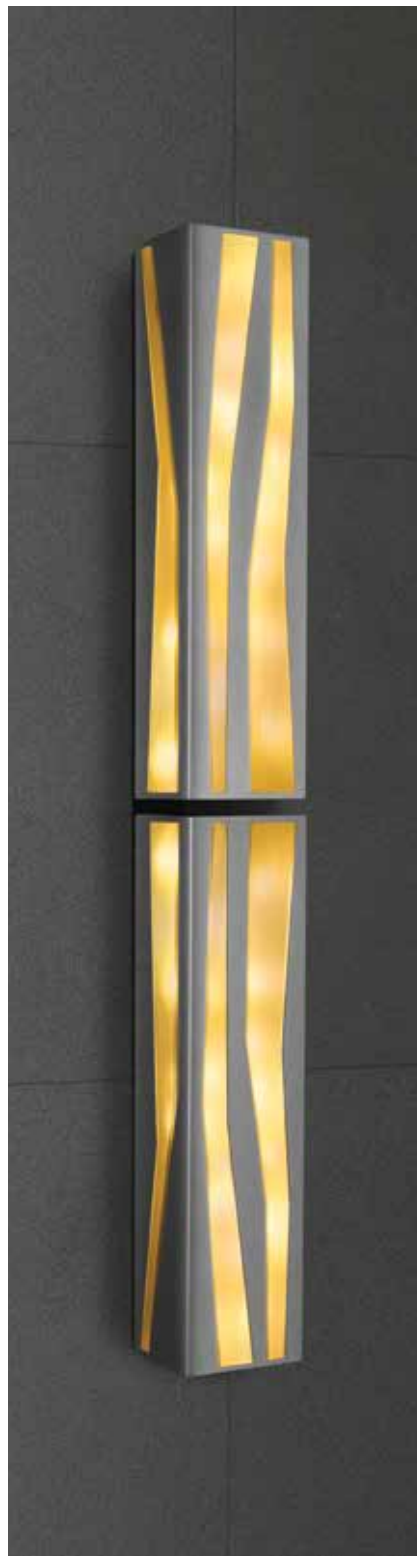

The Silvus family

Designed by
Roger Duffy

Inspired by the optical effects of water and light in the forest, Silvus evokes the gentle motion of water across foliage and the qualities of light filtered through the forest canopy.

Silvus24, Silvus30
 exterior/interior sconce

24" or 30" tall, direct/indirect light for use indoors or outdoors. Can be used in a wide range of applications—single unit, group, or field.

Above left: Silvus24 exterior/interior sconce in 1, 2, and 3-unit high configurations. *Above right:* Silvus30 interior/exterior

sconce in 1, 2, and 3-unit high configurations. LED: various colors created from RGB LEDs.