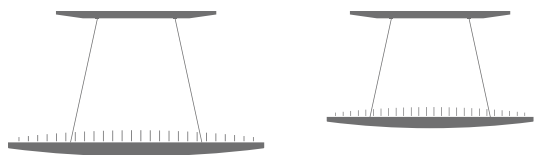

## Aliante pendants

4' and 5' long with direct/indirect or indirect light only, suspended by Ivalo's i-wire power cable. For use in ballrooms, private offices, over conference room tables, reception desks, dining tables, and kitchen islands.