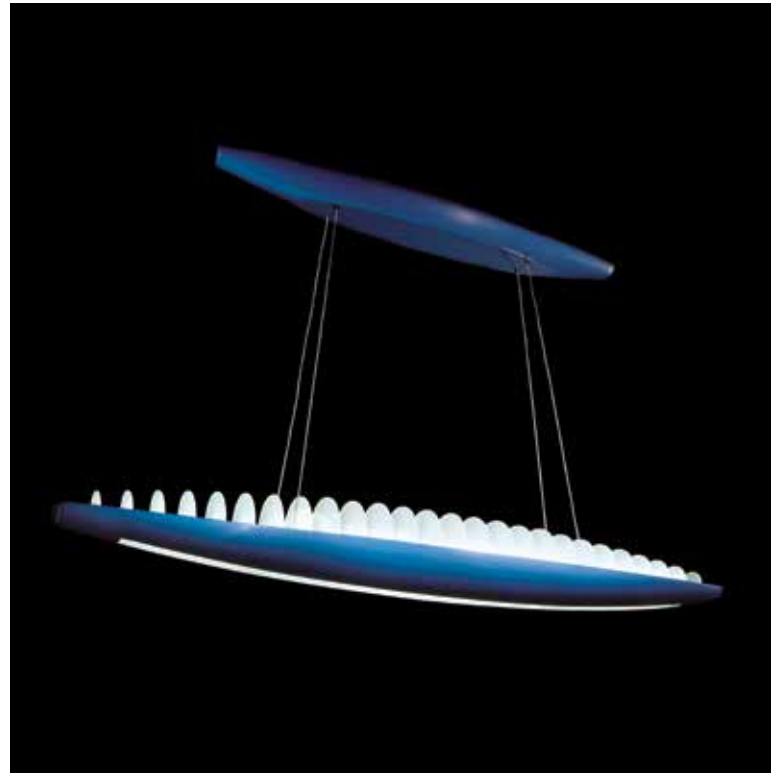

# The Aliante family

Designed by  
Stefano Casciani

An elegant nautically inspired minimalist form that harmonizes with most architectural styles. The Aliante family includes pendants and sconces in a variety of sizes and finishes, for indoor and outdoor use.

## Aliante pendants

4' and 5' long with direct/indirect or indirect light only, suspended by Ivalo's i-wire power cable. For use in ballrooms, private offices, over conference room tables, reception desks, dining tables, and kitchen islands.

Above: Aliante 4' LED pendants, *top*: Clear Anodized with clear grille; *bottom*: Black Anodized

Above: Aliante 4' LED pendants, *top*: Lapis automotive paint with frosted grille; *bottom*: Clear Anodized