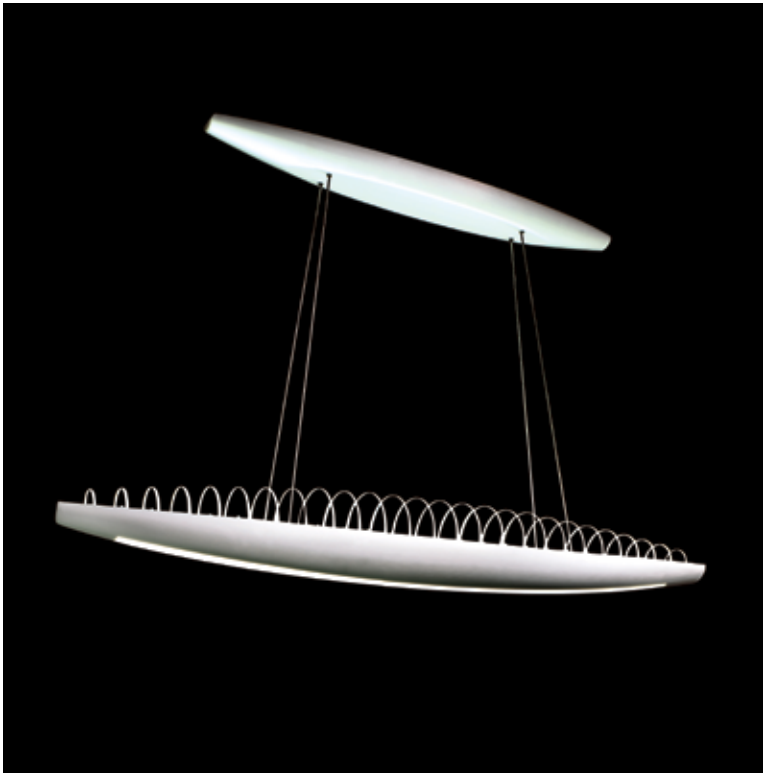

# The Aliante family

Designed by  
Stefano Casciani

An elegant nautically inspired minimalist form that harmonizes with most architectural styles. The Aliante family includes pendants and sconces in a variety of sizes and finishes, for indoor and outdoor use.

## Aliante pendants

4' and 5' long with direct/indirect or indirect light only, suspended by Ivalo's i-wire power cable. For use in ballrooms, private offices, over conference room tables, reception desks, dining tables, and kitchen islands.

Above: Aliante 4' LED pendants, *top*: Clear Anodized with clear grille; *bottom*: Black Anodized

Above: Aliante 4' LED pendants, *top*: Lapis automotive paint with frosted grille; *bottom*: Clear Anodized